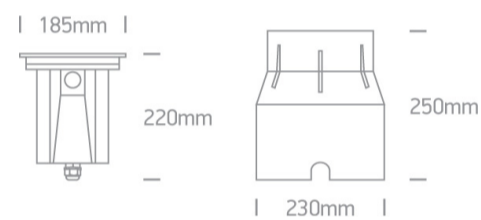

19 Wall Recessed & Inground>The COB Inground Adjustable Range

69054/W

15W COB LED inground IP67, stainless steel 316, adjustable range.

AC LED .

Complies with standard EN60598-1 and any other specific standards.

Downloads

Dimensions

Gallery

Physical Specification

Item Group

19 Wall Recessed & Inground

Family

The COB Inground Adjustable Range

Shape

Circular

Height	220mm
Diameter	185mm
Cutout Hole Diameter	230mm
Inground	Yes
Depth Required	270mm + 300mm drainage
Indoor	Yes
Outdoor	Yes
Adjustable	1 Direction
IK Rating	10

Electrical Characteristics

Colour Temperature	3000K
Lumen Output	840lm
Light Efficiency	56lm/W

CRI
Beam Angle
Illumination Diagram

80

20°

Packing Info

Box Length
Box Width
Box Height
Pcs/Carton
Barcode
HS Code

24cm

24cm