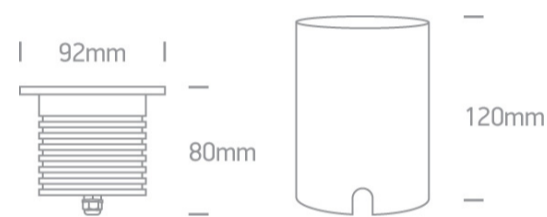

19 Wall Recessed & Inground>The COB Honeycomb Range

69052A/W

13W COB LED inground with honeycomb, IP67.

Requires 350mA driver.

Complies with standard EN60598-1 and any other specific standards.

Downloads

Dimensions

Gallery

Must be ordered separately

89015

89015T

Physical Specification

Item Group	19 Wall Recessed & Inground
Family	The COB Honeycomb Range
Order Code	69052A/W
Colour	Aluminium
Material	Aluminium
Diffuser Material	Glass
Shape	Circular
Height	80mm
Diameter	92mm
Cutout Hole Diameter	75mm
Inground	Yes
Depth Required	140mm + 300mm drainage
Indoor	Yes
Outdoor	Yes
Adjustable	No
IK Rating	8

Electrical Characteristics

Fitting

Input Type	Constant Current
Input Current	350mA
Voltage	37V
Safety Class	III

Power(Watts)	13W
IP Rating	IP67
Light Source	LED built in
LED Type	COB
LED Brand	Bridgelux
Cable Length	200cm
F Mark	

Illumination Data

Colour Temperature	3000K
Lumen Output	1000lm
Light Efficiency	76,92lm/W
CRI	80
Beam Angle	36°
Illumination Diagram	

Packing Info

Box Length	11,5cm
Box Width	10,5cm
Box Height	13cm
Pcs/Carton	24
Barcode	5291889056997
HS Code	9405409900