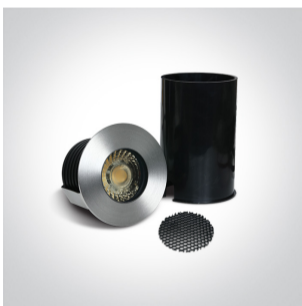

19 Wall Recessed & Inground>The COB Honeycomb Range

69052A/W

13W COB LED inground with honeycomb, IP67.

Requires 350mA driver.

Complies with standard EN60598-1 and any other specific standards.

Downloads

Dimensions

Gallery

Must be ordered separately

89015

89015T

Physical Specification

Item Group	19 Wall Recessed & Inground
Family	The COB Honeycomb Range
Order Code	69052A/W
Colour	Aluminium
Material	Aluminium
Diffuser Material	Glass
Shape	Circular
Height	80mm
Diameter	92mm
Cutout Hole Diameter	75mm
Inground	Yes
Depth Required	140mm + 300mm drainage
Indoor	Yes
Outdoor	Yes
Adjustable	No
IK Rating	8

Electrical Characteristics

Fitting

Input Type	Constant Current
Input Current	350mA
Voltage	37V
Safety Class	III

Power(Watts)	13W
IP Rating	IP67
Light Source	LED built in
LED Type	COB
LED Brand	Bridgelux
Cable Length	200cm
F Mark	

Illumination Data

Colour Temperature	3000K
Lumen Output	1000lm
Light Efficiency	76,92lm/W
CRI	80
Beam Angle	36°
Illumination Diagram	

Packing Info

Box Length	11,5cm
Box Width	10,5cm
Box Height	13cm
Pcs/Carton	24
Barcode	5291889056997
HS Code	9405409900