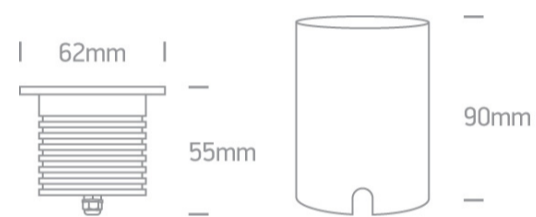

19 Wall Recessed &amp; Inground&gt;The COB Honeycomb Range

69052/W

3W COB LED inground with honeycomb, IP67.

Requires 24V driver.

Complies with standard EN60598-1 and any other specific standards.

## Dimensions

## Physical Specification

Item Group	19 Wall Recessed & Inground
Family	The COB Honeycomb Range
Order Code	69052/W
Colour	Stainless Steel
Material	Stainless Steel 316
Diffuser Material	Glass
Shape	Circular
Height	55mm
Diameter	62mm
Cutout Hole Diameter	52mm
Inground	Yes
Depth Required	100mm + 300mm drainage
Indoor	Yes
Outdoor	Yes
IK Rating	8

## Illumination Data

Colour Temperature	3000K
Lumen Output	240lm
Light Efficiency	80lm/W
CRI	80
Beam Angle	36°
Illumination Diagram	