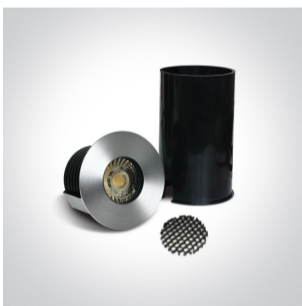

19 Wall Recessed & Inground>The COB Honeycomb Range

69052/W

3W COB LED inground with honeycomb, IP67.

Requires 24V driver.

Complies with standard EN60598-1 and any other specific standards.

Downloads

Dimensions

Gallery

Must be ordered separately

89015V