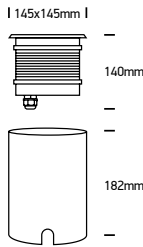

INSTALLATION MANUAL

69050A

ecceinground

230V | AC LED | 20W | IP67 | Stainless steel 316
Removable honeycomb.

80 CRI

0800B
Order separately

Warnings:

1. Make sure that the product is installed properly before connecting to electricity.
2. Do not cover the fitting.
3. Maintenance and installation should only be carried out by a professional electrician.