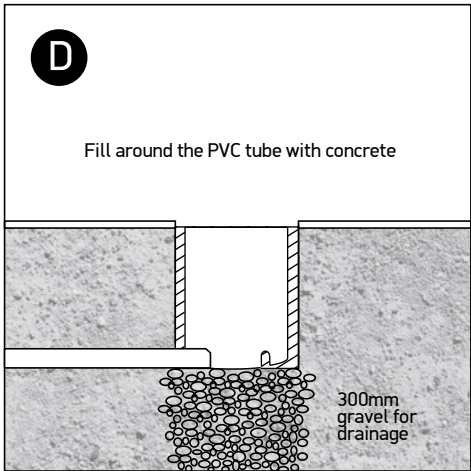

INSTALLATION MANUAL

69050A

ecceinground

230V | AC LED | 20W | IP67 | Stainless steel 316
Removable honeycomb.

80 CRI

0800B
Order separately

Warnings:

1. Make sure that the product is installed properly before connecting to electricity.
2. Do not cover the fitting.
3. Maintenance and installation should only be carried out by a professional electrician.