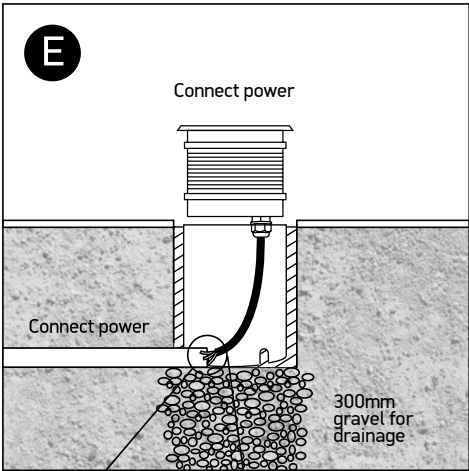

INSTALLATION MANUAL

69050A

ecceinground

230V | AC LED | 20W | IP67 | Stainless steel 316
Removable honeycomb.

80 CRI

0800B
Order separately

Warnings:

1. Make sure that the product is installed properly before connecting to electricity.
2. Do not cover the fitting.
3. Maintenance and installation should only be carried out by a professional electrician.