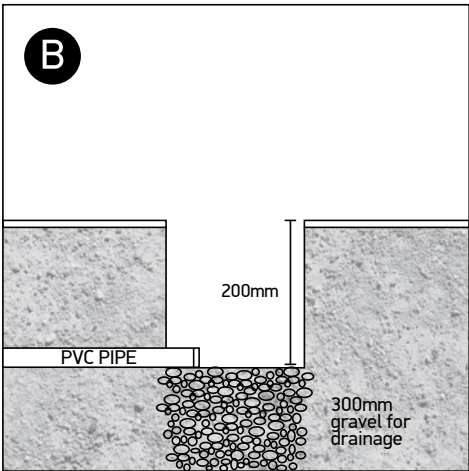

INSTALLATION MANUAL

69050A

ecceinground

230V | AC LED | 20W | IP67 | Stainless steel 316
Removable honeycomb.

80 CRI

0800B
Order separately

Warnings:

1. Make sure that the product is installed properly before connecting to electricity.
2. Do not cover the fitting.
3. Maintenance and installation should only be carried out by a professional electrician.