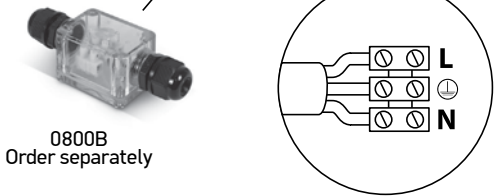

INSTALLATION MANUAL

69050A

ecceinground

230V | AC LED | 20W | IP67 | Stainless steel 316
Removable honeycomb.

80 CRI

0800B
Order separately

Warnings:

1. Make sure that the product is installed properly before connecting to electricity.
2. Do not cover the fitting.
3. Maintenance and installation should only be carried out by a professional electrician.