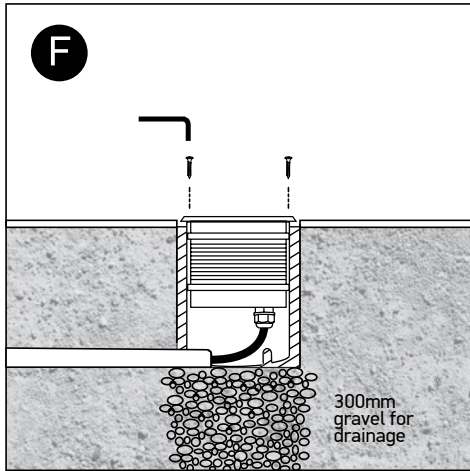

INSTALLATION MANUAL

69050A

ecceinground

230V | AC LED | 20W | IP67 | Stainless steel 316
Removable honeycomb.

80 CRI

0800B
Order separately

Warnings:

1. Make sure that the product is installed properly before connecting to electricity.
2. Do not cover the fitting.
3. Maintenance and installation should only be carried out by a professional electrician.