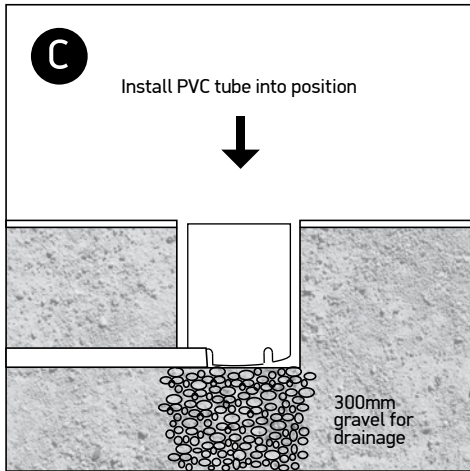

INSTALLATION MANUAL

69050A

ecceinground

230V | AC LED | 20W | IP67 | Stainless steel 316
Removable honeycomb.

80 CRI

0800B
Order separately

Warnings:

1. Make sure that the product is installed properly before connecting to electricity.
2. Do not cover the fitting.
3. Maintenance and installation should only be carried out by a professional electrician.