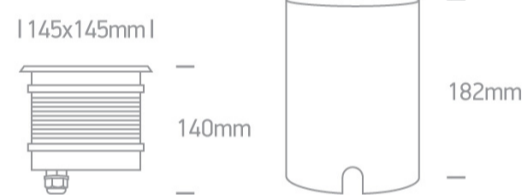

19 Wall Recessed &amp; Inground&gt;The COB Inground Range

69050A/W

20W COB LED inground with removable honeycomb, IP67, stainless steel 316, for path illumination.

AC LED .

Complies with standard EN60598-1 and any other specific standards.

## Dimensions

Stainless Steel

Material

Stainless Steel 316

Diffuser Material

Glass

Shape

Rectangular

Length	145mm
Width	145mm
Height	140mm
Cutout Hole Diameter	132mm
Inground	Yes
Depth Required	200mm+300mm drainage
Indoor	Yes
Outdoor	Yes
Adjustable	No
IK Rating	8

## Illumination Data

Colour Temperature	3000K
Lumen Output	1800lm

Light Efficiency
CRI
Beam Angle
Illumination Diagram

90lm/W

80

25°

Packing Info

Pcs/Carton
Barcode
HS Code