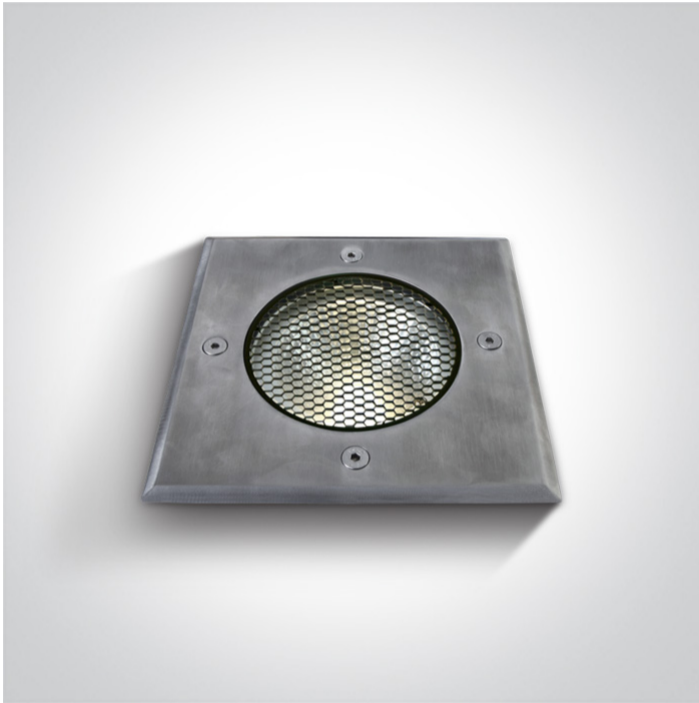

19 Wall Recessed &amp; Inground&gt;The COB Inground Range

69050A/W

20W COB LED inground with removable honeycomb, IP67, stainless steel 316, for path illumination.

AC LED .

Complies with standard EN60598-1 and any other specific standards.

## Physical Specification

Item Group

19 Wall Recessed &amp; Inground

Family

The COB Inground Range

Order Code

69050A/W

Colour

Stainless Steel

Material

Stainless Steel 316

Diffuser Material

Glass

Shape

Rectangular

Length	145mm
Width	145mm
Height	140mm
Cutout Hole Diameter	132mm
Inground	Yes
Depth Required	200mm+300mm drainage
Indoor	Yes
Outdoor	Yes
Adjustable	No
IK Rating	8