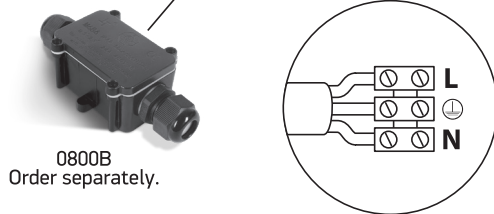

# INSTALLATION MANUAL

69050

ecceinground

230V | AC LED | 20W | IP67 | Stainless steel 316  
Removable honeycomb.

**Warnings:**

1. Make sure that the product is installed properly before connecting to electricity.
2. Do not cover the fitting.
3. Maintenance and installation should only be carried out by a professional electrician.