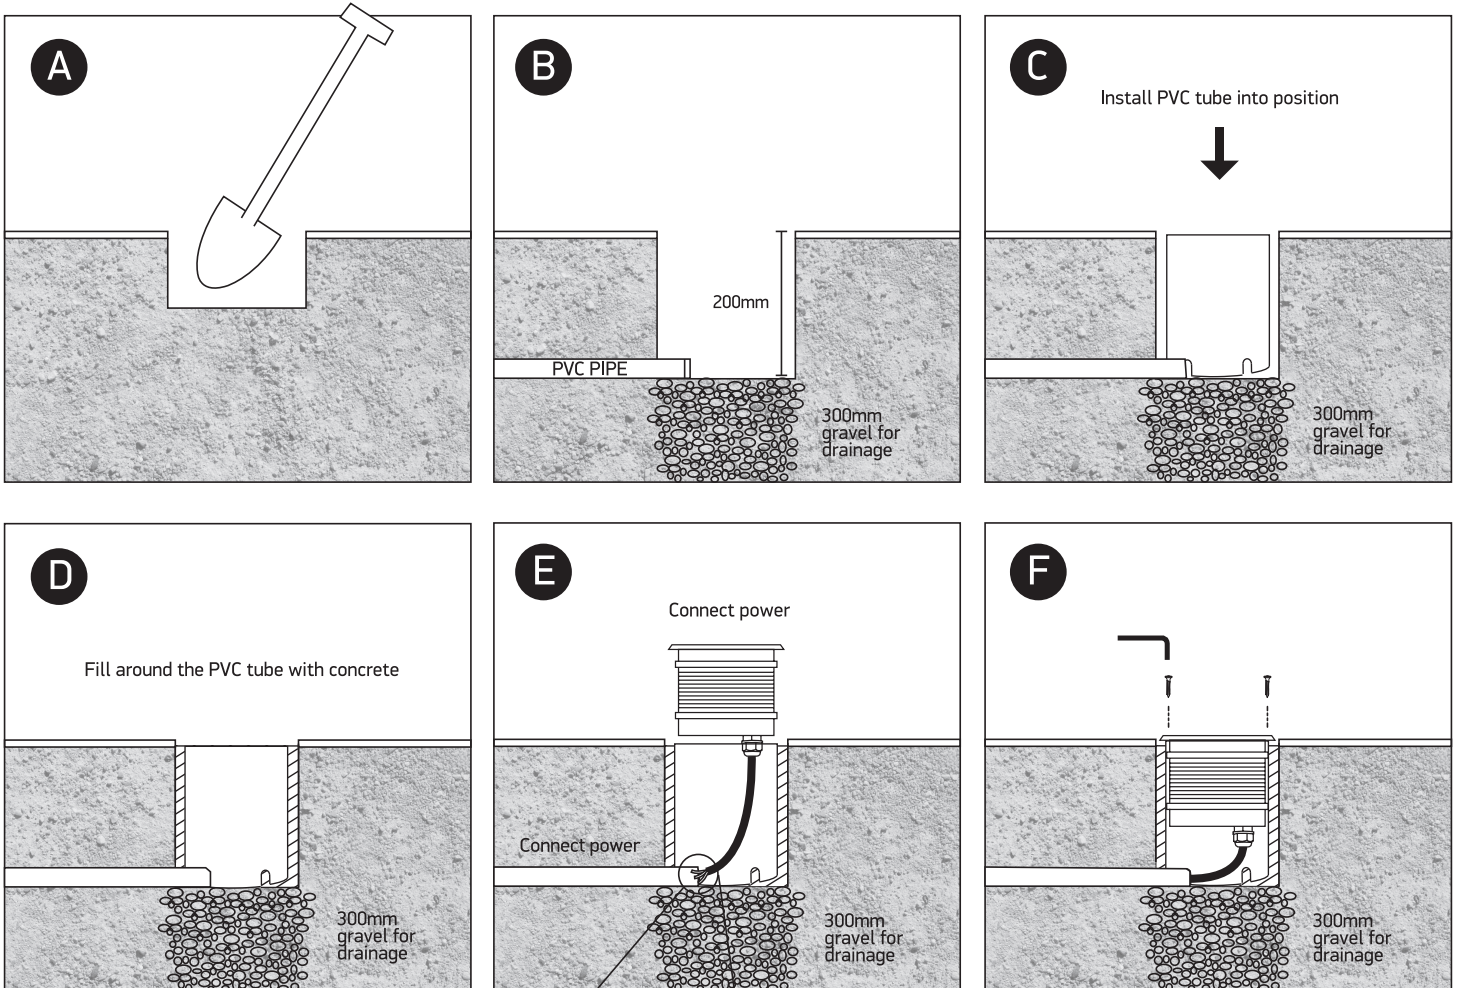

# INSTALLATION MANUAL

69050

ecceinground

230V | AC LED | 20W | IP67 | Stainless steel 316  
Removable honeycomb.

**Warnings:**

1. Make sure that the product is installed properly before connecting to electricity.
2. Do not cover the fitting.
3. Maintenance and installation should only be carried out by a professional electrician.