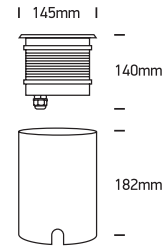

# INSTALLATION MANUAL

69050

ecceinground

230V | AC LED | 20W | IP67 | Stainless steel 316  
Removable honeycomb.

**Warnings:**

1. Make sure that the product is installed properly before connecting to electricity.
2. Do not cover the fitting.
3. Maintenance and installation should only be carried out by a professional electrician.