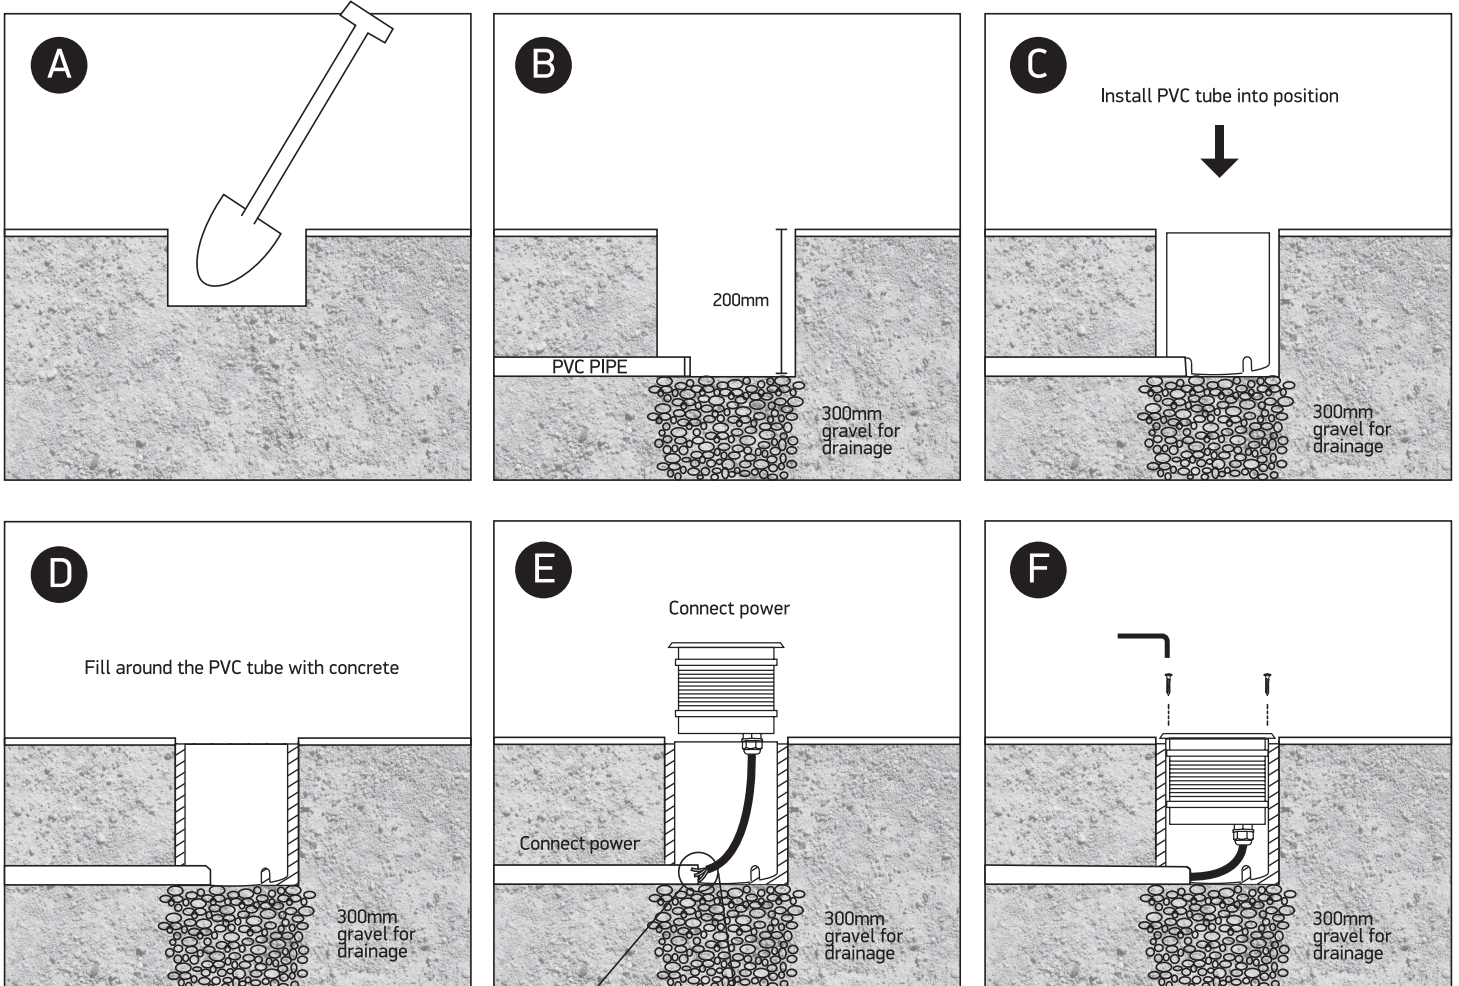

# INSTALLATION MANUAL

69050

ecceinground

230V | AC LED | 20W | IP67 | Stainless steel 316  
Removable honeycomb.

**Warnings:**

1. Make sure that the product is installed properly before connecting to electricity.
2. Do not cover the fitting.
3. Maintenance and installation should only be carried out by a professional electrician.