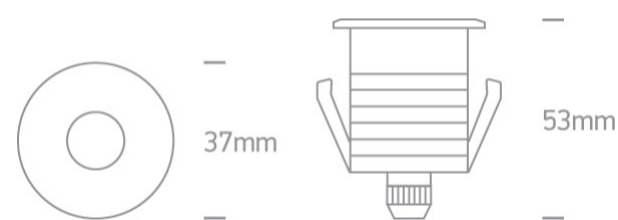

19 Wall Recessed & Inground>The Inground Mini Series Natural Aluminium

69042/AL/W

1W COB LED inground, IP67, aluminium, for path illumination.

Requires 350mA driver.

Complies with standard EN60598-1 and any other specific standards.

Downloads

Dimensions

Must be ordered separately

89004

89004T

Physical Specification

Item Group

19 Wall Recessed & Inground

Diffuser Material

Glass

| | |
|----------------------|--|
| Shape | Circular |
| Height | 53mm |
| Diameter | 37mm |
| Cutout Hole Diameter | 30mm decking 35mm concrete |
| Inground | Yes |
| Depth Required | 80mm deck 95mm+300mm drainage Concrete |
| Indoor | Yes |
| Outdoor | Yes |
| Adjustable | No |

Illumination Data

| | |
|--------------------|--------|
| Colour Temperature | 3000K |
| Lumen Output | 80lm |
| Light Efficiency | 80lm/W |

Illumination Diagram

Packing Info

| | |
|------------|---------------|
| Box Length | 6,5cm |
| Box Width | 5cm |
| Box Height | 10,5cm |
| Box Weight | 0,188Kg |
| Pcs/Carton | 50 |
| Barcode | 5291889045243 |
| HS Code | 9405409900 |