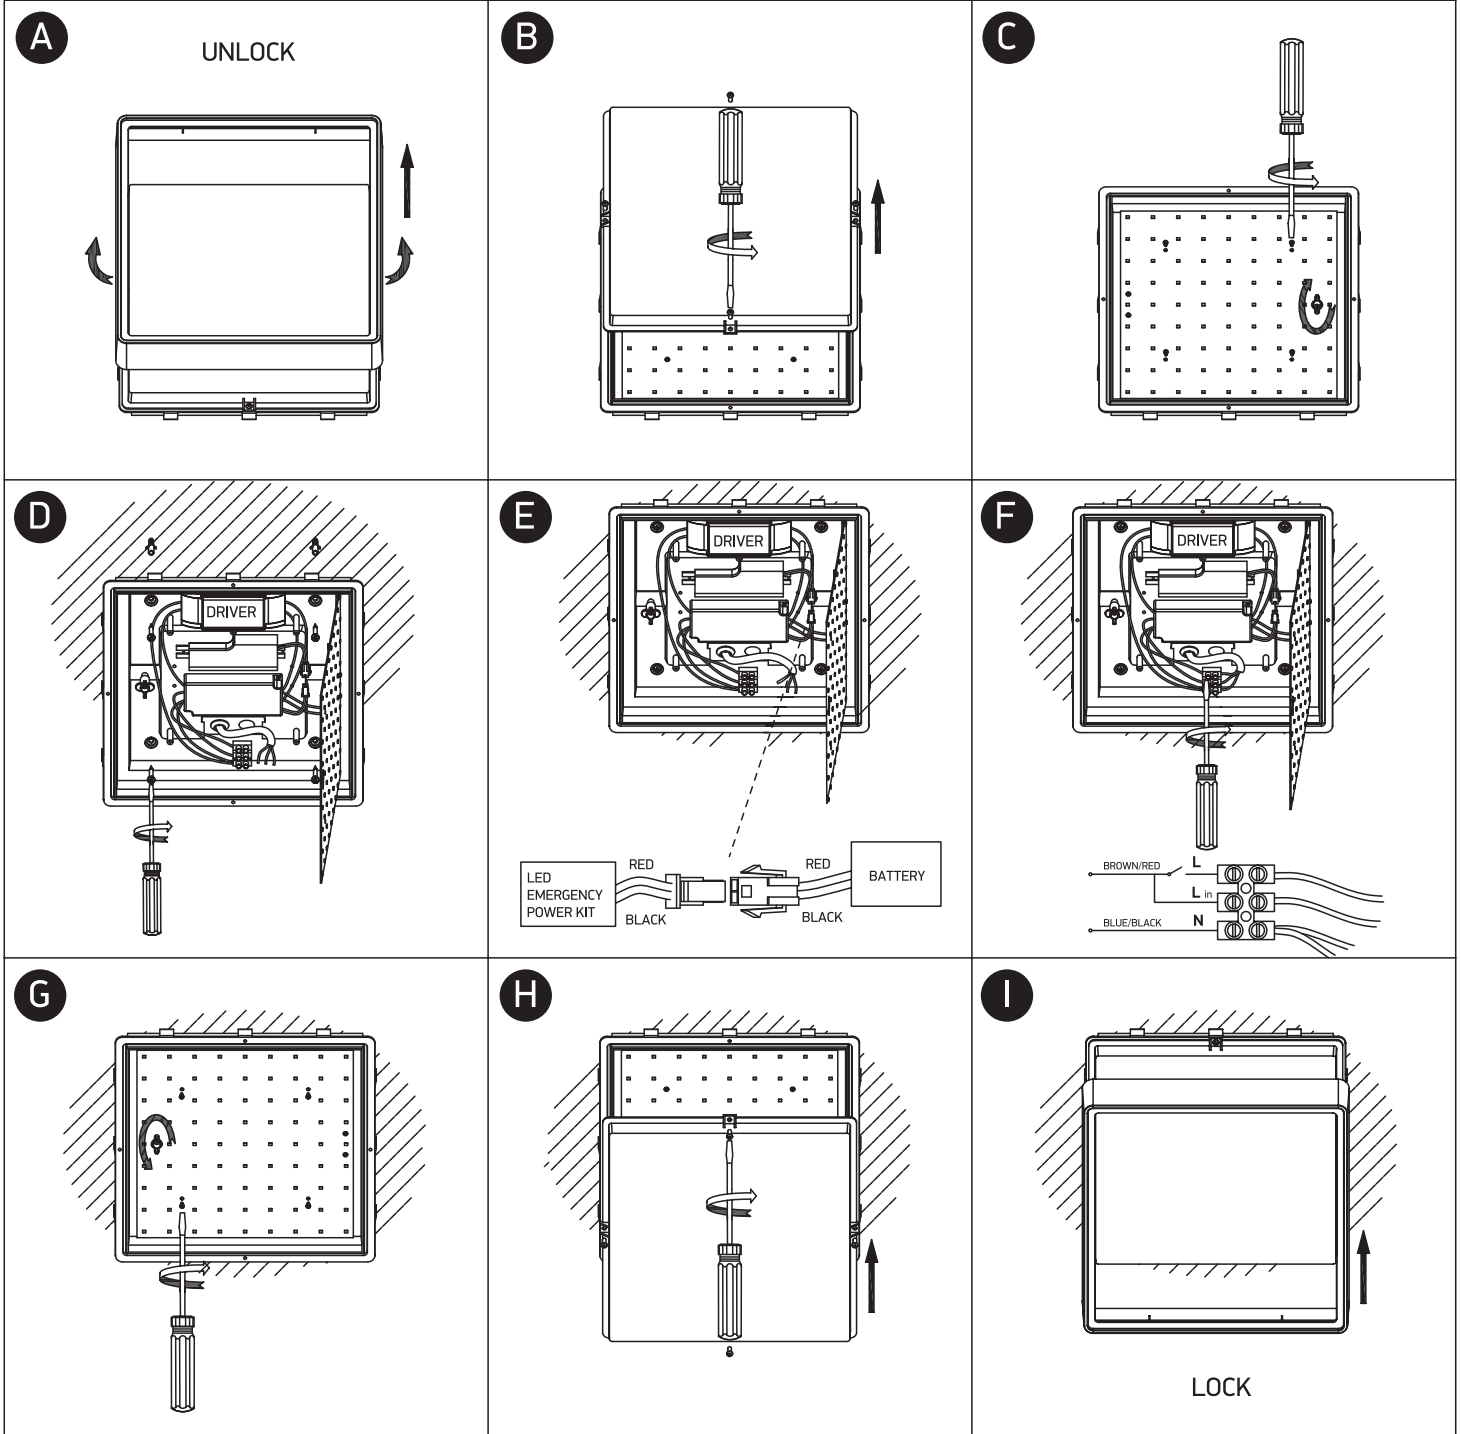

INSTALLATION MANUAL

67282ANE

ecolight

80
CRI

295x295mm

80mm

one
LIGHT

230V | SMD 2835 | 16W | IP65 | Emergency 3Hrs Maintained | Plastic

Complete with driver.

Warnings:

1. Make sure that the product is installed properly before connecting to electricity.
2. Do not cover the fitting.
3. Maintenance and installation should only be carried out by a professional electrician.