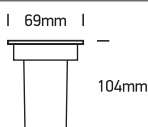

# INSTALLATION MANUAL

69012

**ecoinground**

Ra>80

100-240V | 3W | IP67 | Stainless steel 316

Complete with driver

200cm

120mm + 300mm drainage

65mm

**one**  
LIGHT

0800B  
Order separately

**Warnings:**

1. Make sure that the product is installed properly before connecting to electricity.
2. Do not cover the fitting.
3. Maintenance and installation should only be carried out by a professional electrician.