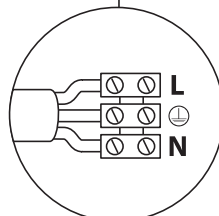

# INSTALLATION MANUAL

69012

**ecoinground**

Ra>80

100-240V | 3W | IP67 | Stainless steel 316

Complete with driver

200cm

120mm + 300mm drainage

65mm

**one**  
LIGHT

0800B  
Order separately

**Warnings:**

1. Make sure that the product is installed properly before connecting to electricity.
2. Do not cover the fitting.
3. Maintenance and installation should only be carried out by a professional electrician.