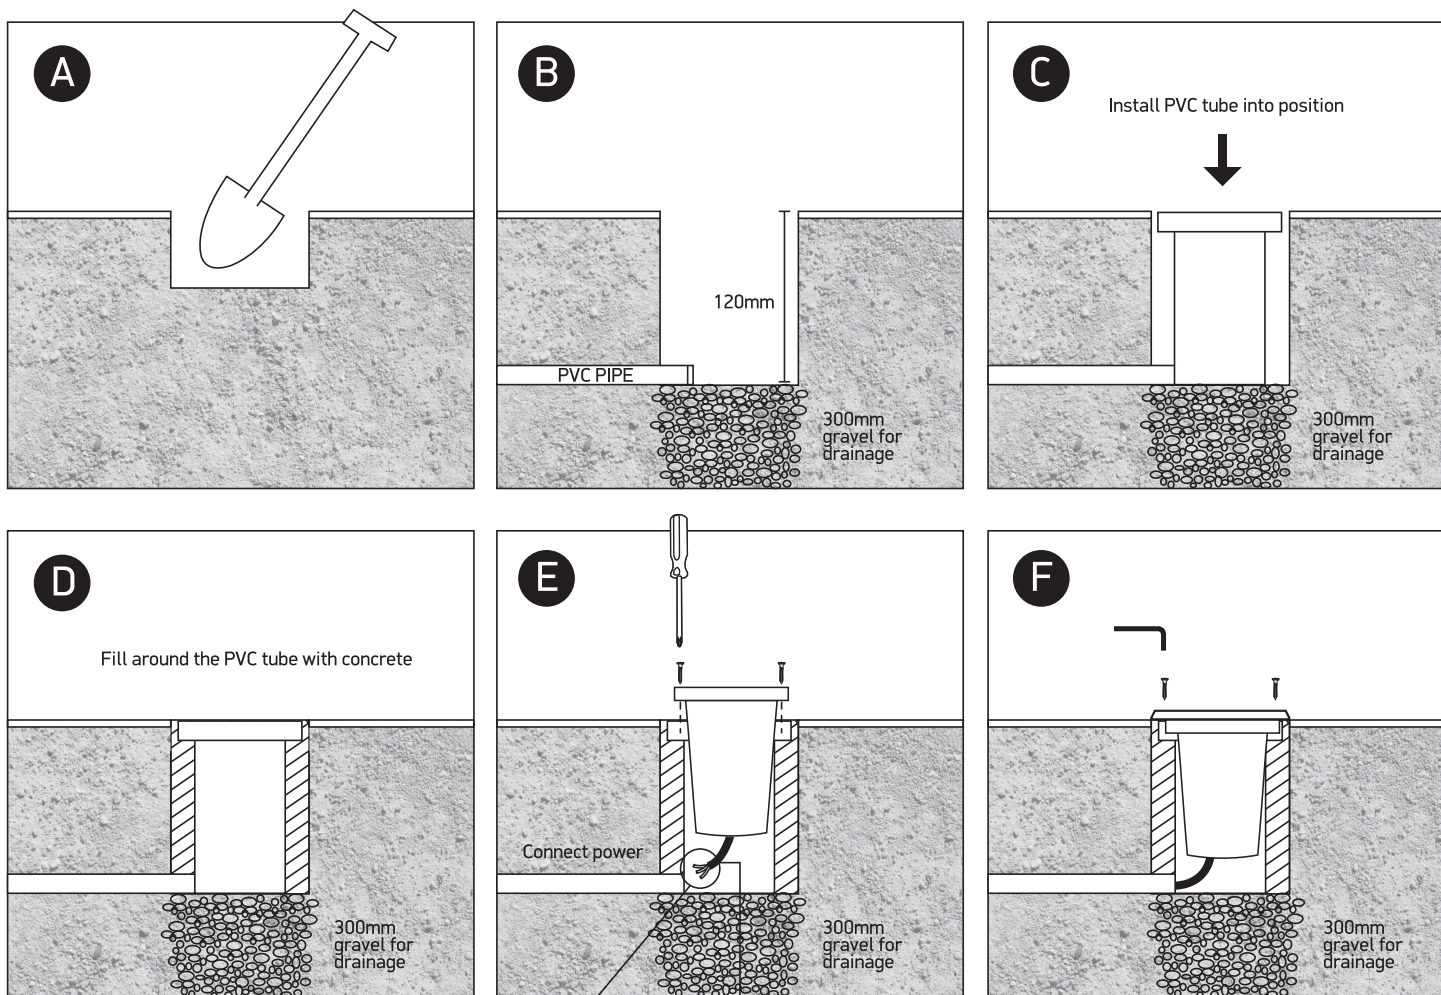

# INSTALLATION MANUAL

69012

**ecoinground**

Ra>80

100-240V | 3W | IP67 | Stainless steel 316

Complete with driver

200cm

120mm + 300mm drainage

65mm

**one**  
LIGHT

0800B  
Order separately

**Warnings:**

1. Make sure that the product is installed properly before connecting to electricity.
2. Do not cover the fitting.
3. Maintenance and installation should only be carried out by a professional electrician.