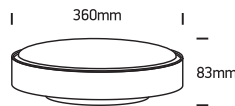

67280BN

one
LIGHT

Warnings:

1. Make sure that the product is installed properly before connecting to electricity.
2. Do not cover the fitting.
3. Maintenance and installation should only be carried out by a professional electrician.