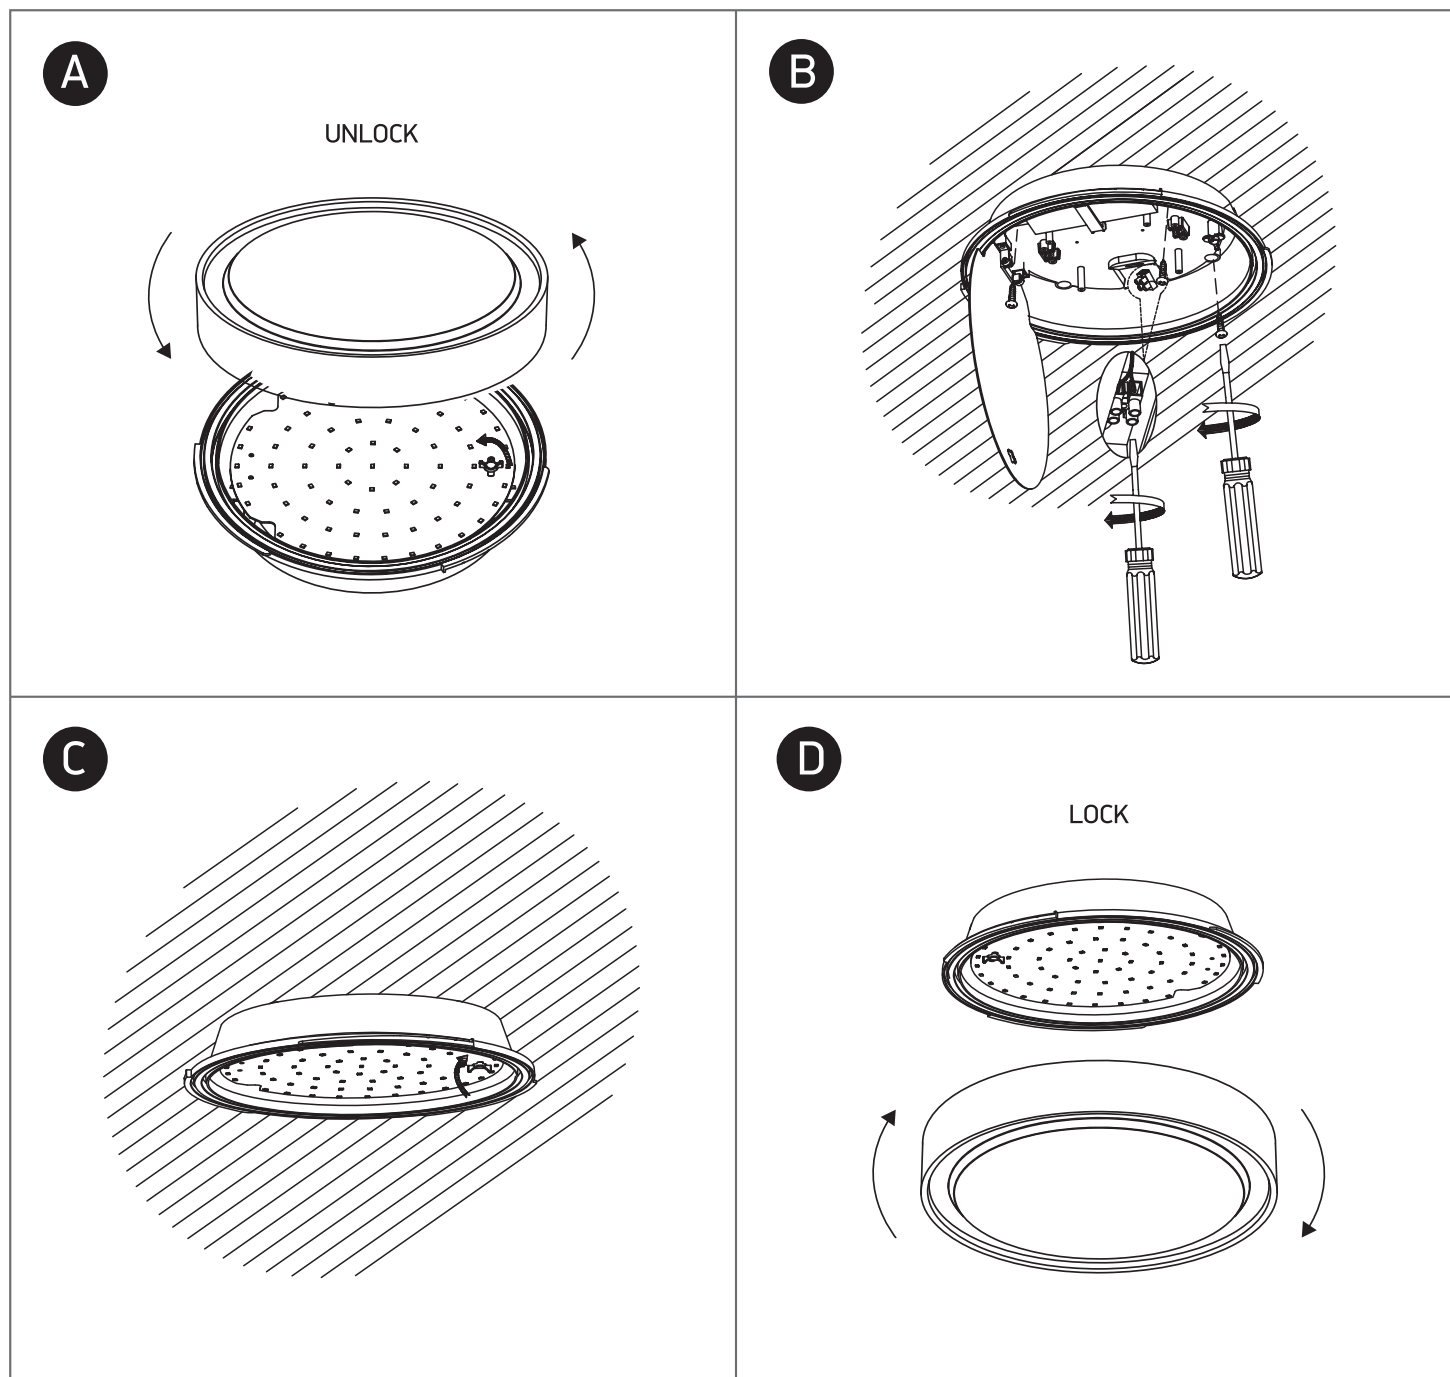

INSTALLATION MANUAL

67280N, 67280AN, 67280BN

ecolight

80
CRI

230V | SMD 2835 | 16W / 24W / 30W | IP65 | ABS + PC

Complete with driver.

67280N

67280AN

67280BN

one
LIGHT

Warnings:

1. Make sure that the product is installed properly before connecting to electricity.
2. Do not cover the fitting.
3. Maintenance and installation should only be carried out by a professional electrician.