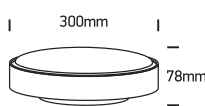

INSTALLATION MANUAL

67280N, 67280AN, 67280BN

ecolight

80
CRI

230V | SMD 2835 | 16W / 24W / 30W | IP65 | ABS + PC

Complete with driver.

67280AN

one
LIGHT

Warnings:

1. Make sure that the product is installed properly before connecting to electricity.
2. Do not cover the fitting.
3. Maintenance and installation should only be carried out by a professional electrician.