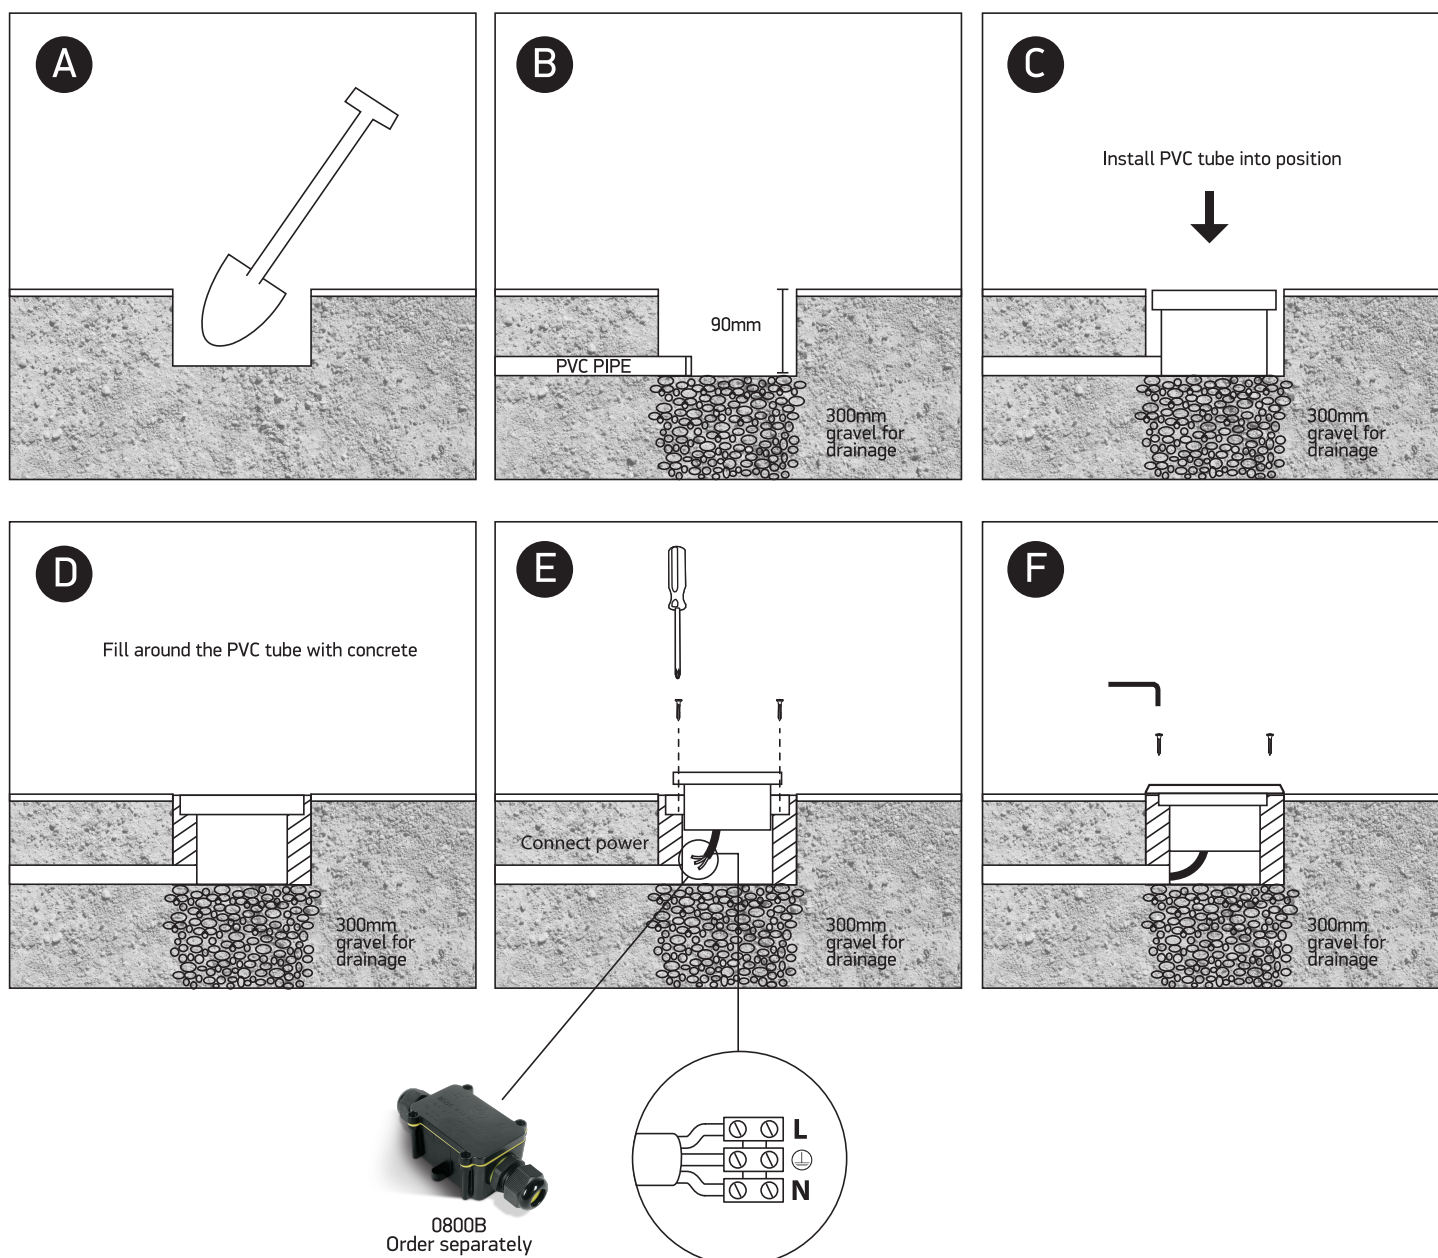

# INSTALLATION MANUAL

69006, 69008

100-240V | GX53 | 9W | IP67 | Stainless steel

## Warnings:

1. Make sure that the product is installed properly before connecting to electricity.
2. Do not cover the fitting.
3. Maintenance and installation should only be carried out by a professional electrician.