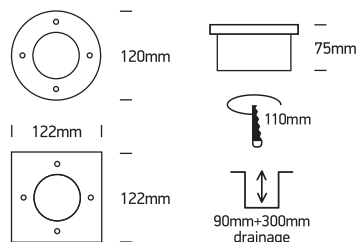

# INSTALLATION MANUAL

69006, 69008

100-240V | GX53 | 9W | IP67 | Stainless steel