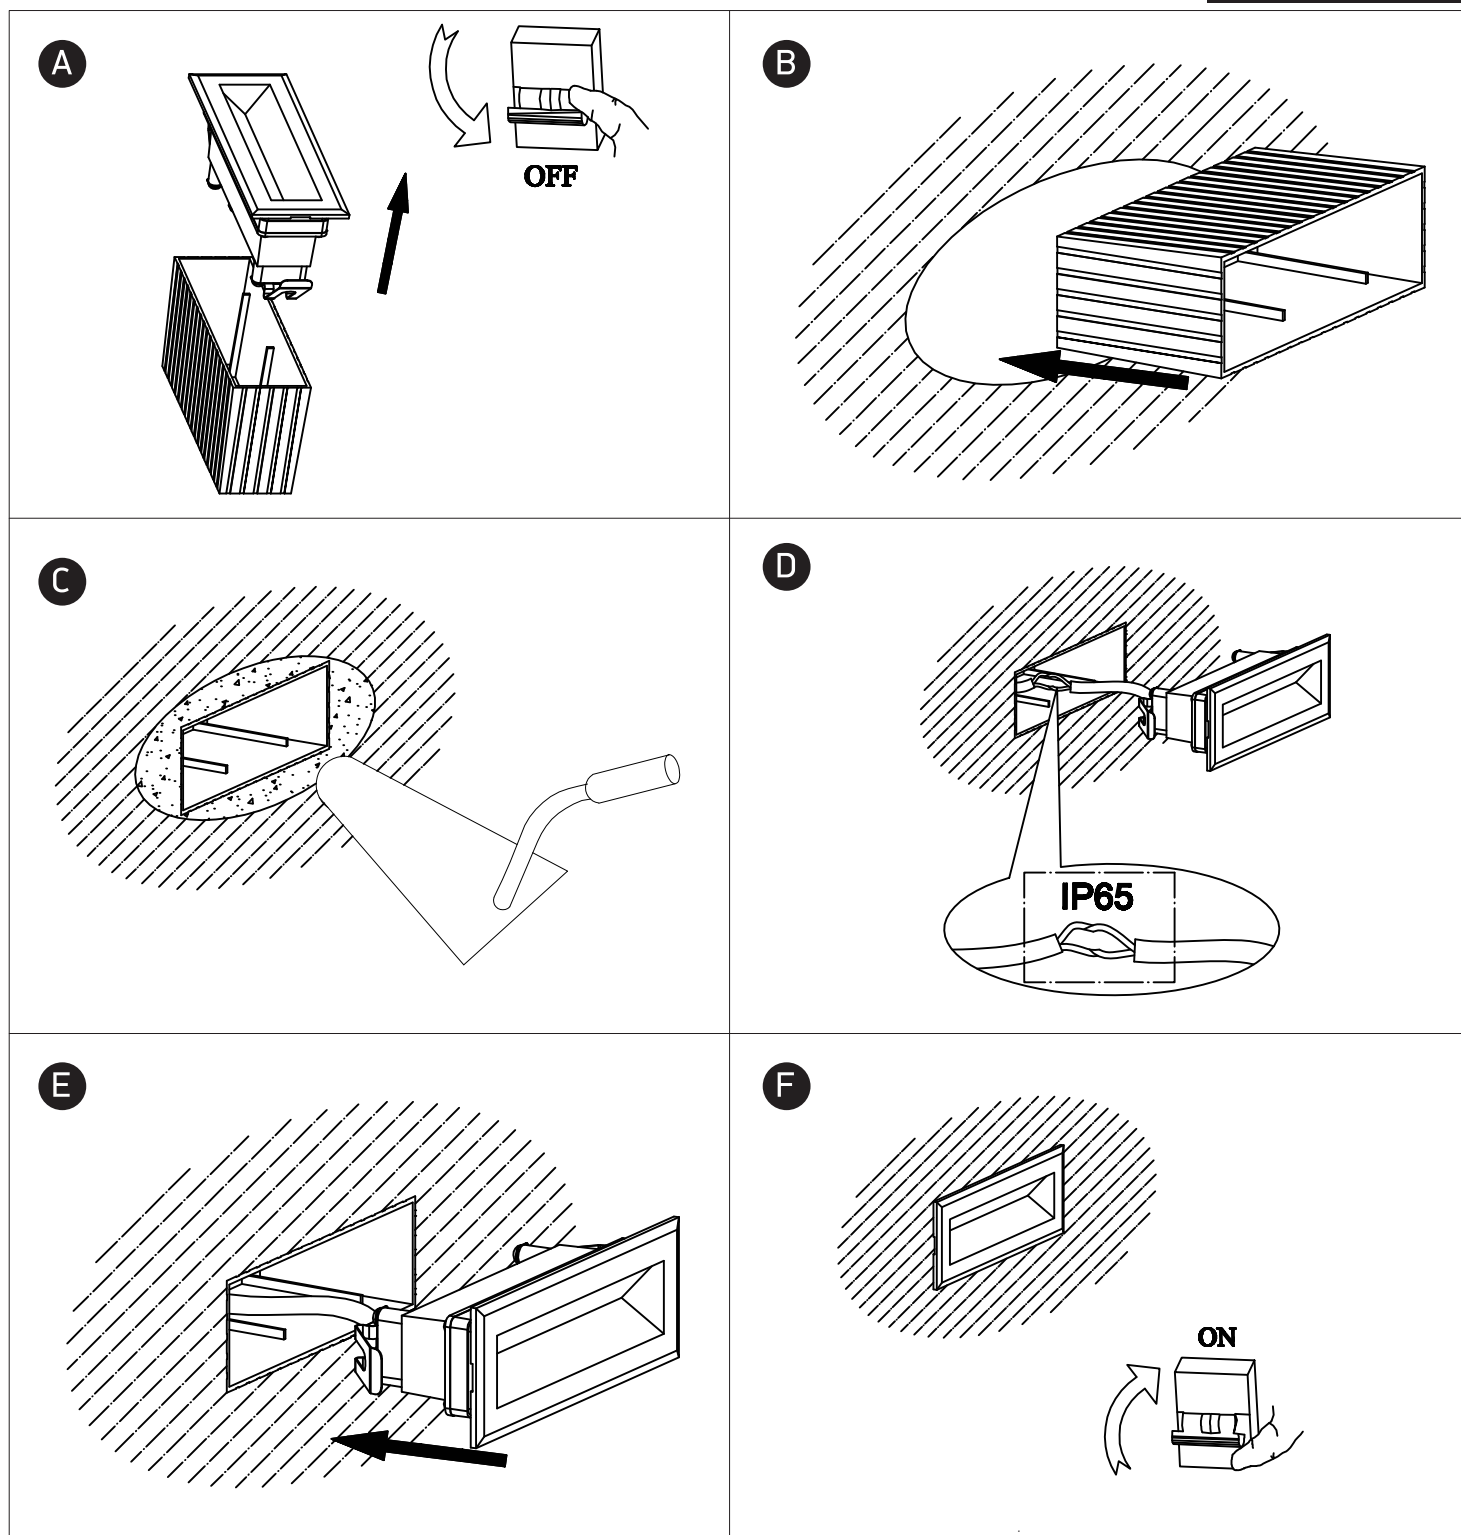

INSTALLATION MANUAL

68080B

230V | SMD 2835 | 3W | IP65 | ABS + PC
AC LED

80
CRI

one
LIGHT

Warnings:

1. Make sure that the product is installed properly before connecting to electricity.
2. Do not cover the fitting.
3. Maintenance and installation should only be carried out by a professional electrician.