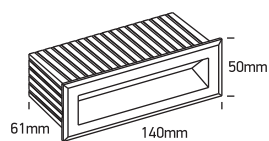

INSTALLATION MANUAL

68080B

230V | SMD 2835 | 3W | IP65 | ABS + PC
AC LED

80
CRI

one
LIGHT

Warnings:

1. Make sure that the product is installed properly before connecting to electricity.
2. Do not cover the fitting.
3. Maintenance and installation should only be carried out by a professional electrician.