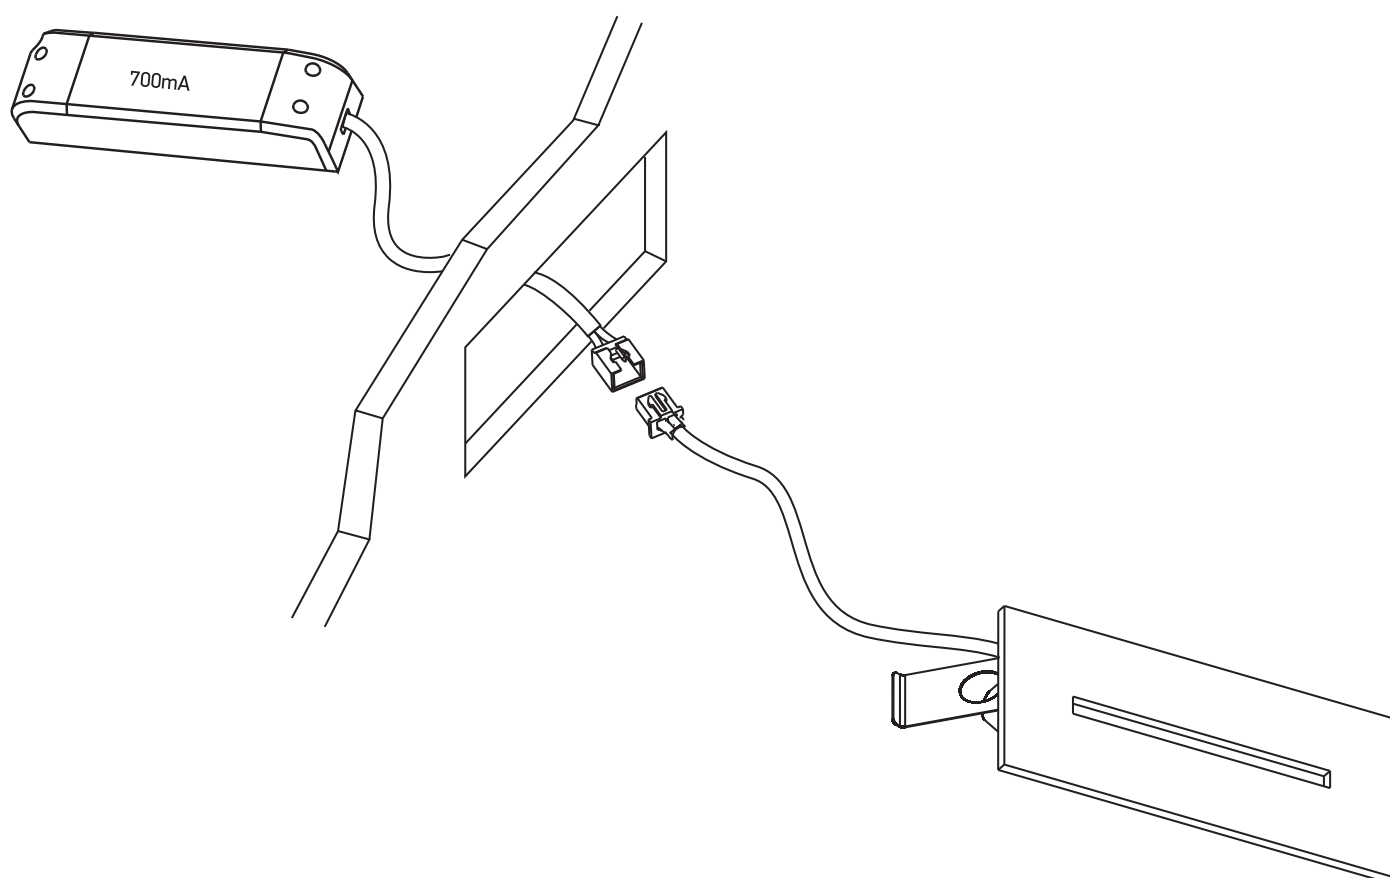

INSTALLATION MANUAL

68078

ecolight

DARK LIGHT

700mA | 2W | IP20 | Aluminium
Requires 700mA driver.

80
CRI

92mm

37mm

25mm

one
LIGHT

Warnings:

1. Make sure that the product is installed properly before connecting to electricity.
2. Do not cover the fitting.
3. Maintenance and installation should only be carried out by a professional electrician.