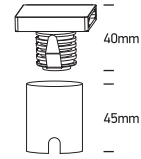

INSTALLATION MANUAL

68074A

ecolight

85
CRI

I 50x50mm I

700mA | COB LED | 2W | IP65 | Aluminium
Requires 700mA driver.

one
LIGHT

Warnings: