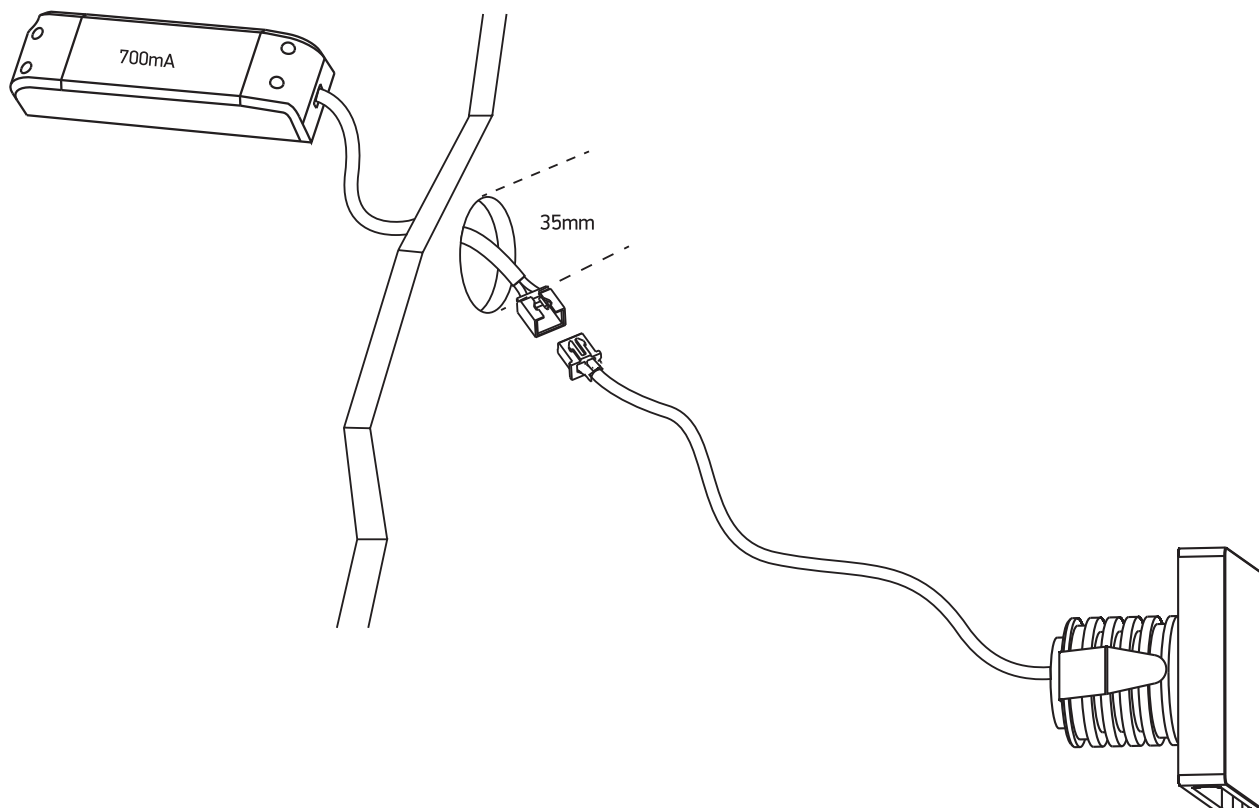

INSTALLATION MANUAL

68074A

ecolight

85
CRI

I 50x50mm I

700mA | COB LED | 2W | IP65 | Aluminium
Requires 700mA driver.

one
LIGHT

Warnings: