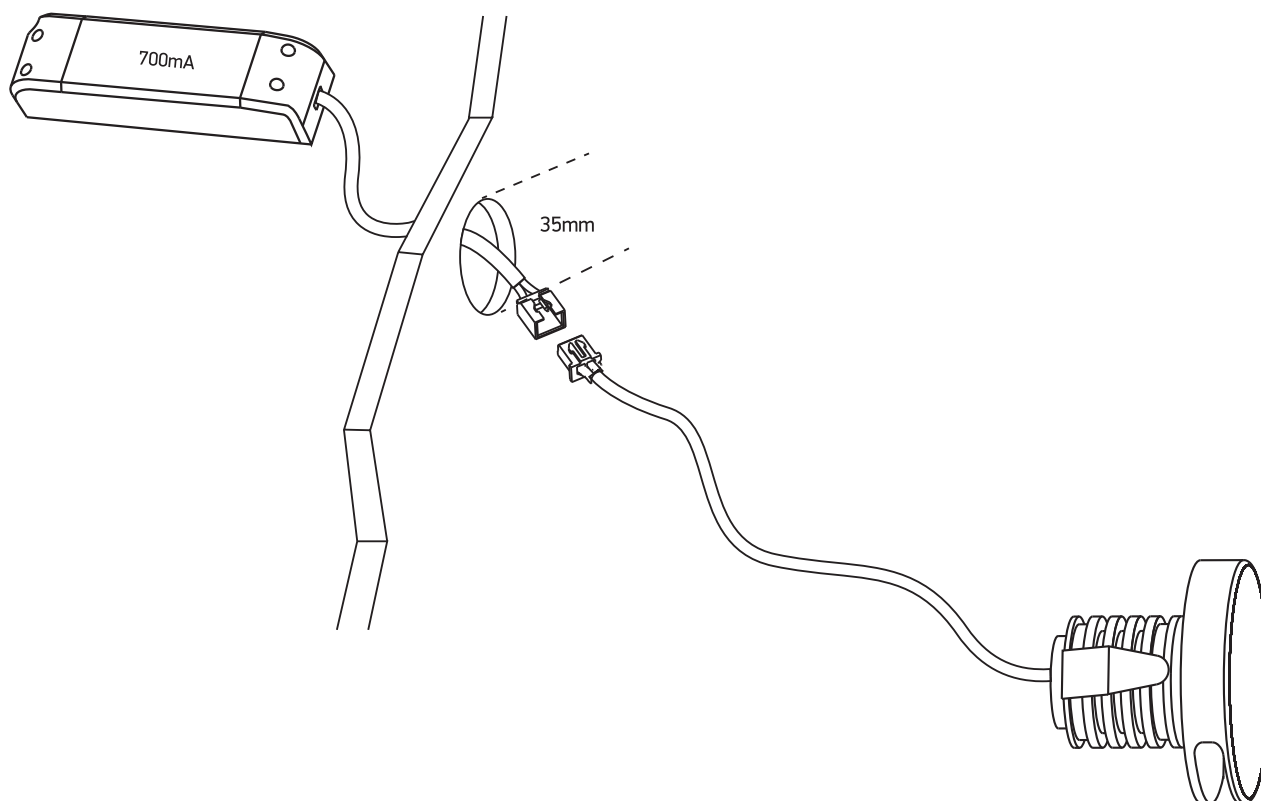

INSTALLATION MANUAL

68074

ecolight

DARK LIGHT

85 CRI

one
LIGHT

700mA | COB LED | 2W | IP65 | Aluminium

Requires 700mA driver.

Warnings:

1. Make sure that the product is installed properly before connecting to electricity.
2. Do not cover the fitting.
3. Maintenance and installation should only be carried out by a professional electrician.