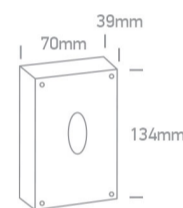

13 Wall &amp; Ceiling LED&gt;Outdoor Surface Square Points Die cast

67242/G/D

3W LED wall and ceiling light, IP54, ideal for both indoor and outdoor installation.

Supplied with non-dimmable LED driver.

Complies with standard EN60598-1 and any other specific standards.

## Dimensions

Grey

Material

Die Cast

Shape

Rectangular

Length

134mm

Width	70mm
Height	39mm
Surface Wall	Yes
Indoor	Yes
Outdoor	Yes
Adjustable	No