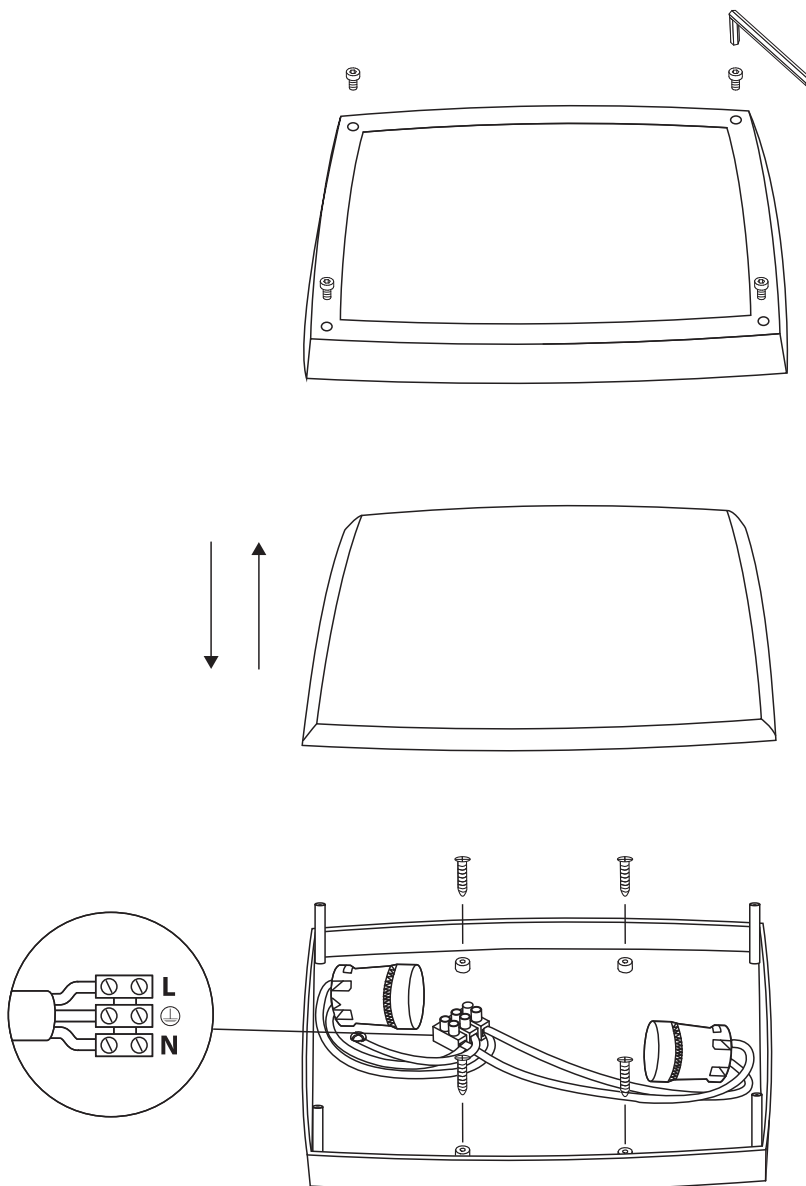

INSTALLATION MANUAL

67216

300x300mm

95mm

one
LIGHT

100-240V | E27 | 2x20W | IP54 | Die cast

Warnings:

1. Make sure that the product is installed properly before connecting to electricity.
2. Do not cover the fitting.
3. Maintenance and installation should only be carried out by a professional electrician.