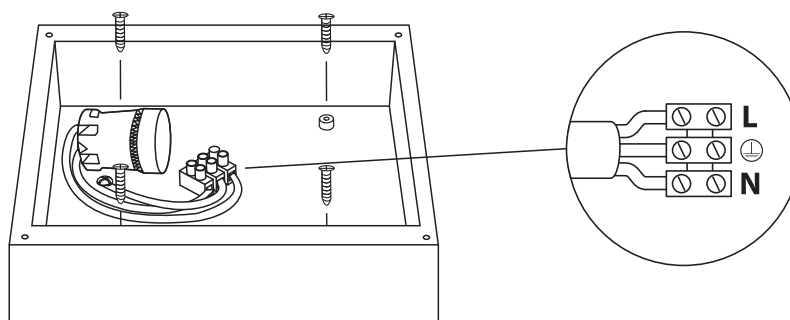

INSTALLATION MANUAL

67208, 67208B, 67210

67208: 100-240V | E27 | 12W | IP54 | Die cast
67208B: 100-240V | E27 | 2x10W | IP54 | Die cast
67210: 100-240V | E27 | 2x10W | IP54 | Die cast

one
LIGHT

Warnings:

1. Make sure that the product is installed properly before connecting to electricity.
2. Do not cover the fitting.
3. Maintenance and installation should only be carried out by a professional electrician.