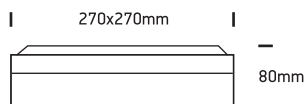

INSTALLATION MANUAL

67208, 67208B, 67210

67208: 100-240V | E27 | 12W | IP54 | Die cast
67208B: 100-240V | E27 | 2x10W | IP54 | Die cast
67210: 100-240V | E27 | 2x10W | IP54 | Die cast

one
LIGHT

Warnings:

1. Make sure that the product is installed properly before connecting to electricity.
2. Do not cover the fitting.
3. Maintenance and installation should only be carried out by a professional electrician.