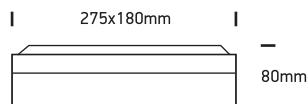

INSTALLATION MANUAL

67208, 67208B, 67210

67208: 100-240V | E27 | 12W | IP54 | Die cast
67208B: 100-240V | E27 | 2x10W | IP54 | Die cast
67210: 100-240V | E27 | 2x10W | IP54 | Die cast

one
LIGHT

Warnings:

1. Make sure that the product is installed properly before connecting to electricity.
2. Do not cover the fitting.
3. Maintenance and installation should only be carried out by a professional electrician.