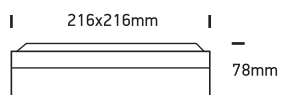

INSTALLATION MANUAL

67208, 67208B, 67210

67208: 100-240V | E27 | 12W | IP54 | Die cast
67208B: 100-240V | E27 | 2x10W | IP54 | Die cast
67210: 100-240V | E27 | 2x10W | IP54 | Die cast

one
LIGHT

Warnings:

1. Make sure that the product is installed properly before connecting to electricity.
2. Do not cover the fitting.
3. Maintenance and installation should only be carried out by a professional electrician.