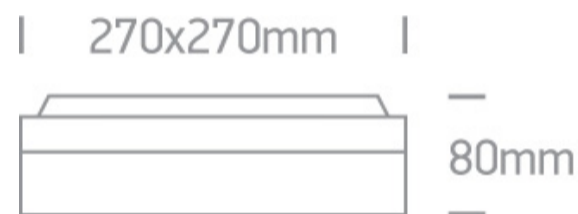

12 Wall & Ceiling>The Square E27 Outdoor Plafo Die cast

67210/W

2x20W E27 Die Cast, Square E27 Outdoor Plafo

Complies with standard EN60598-1 and any other specific standards

Downloads

Dimensions

Physical Specification

Item Group	12 Wall & Ceiling
Family	The Square E27 Outdoor Plafo Die cast
Order Code	67210/W
Colour	White
Material	Die Cast
Shape	Rectangular
Length	270mm
Width	270mm
Height	80mm
Surface Ceiling	Yes
Surface Wall	Yes
Indoor	Yes