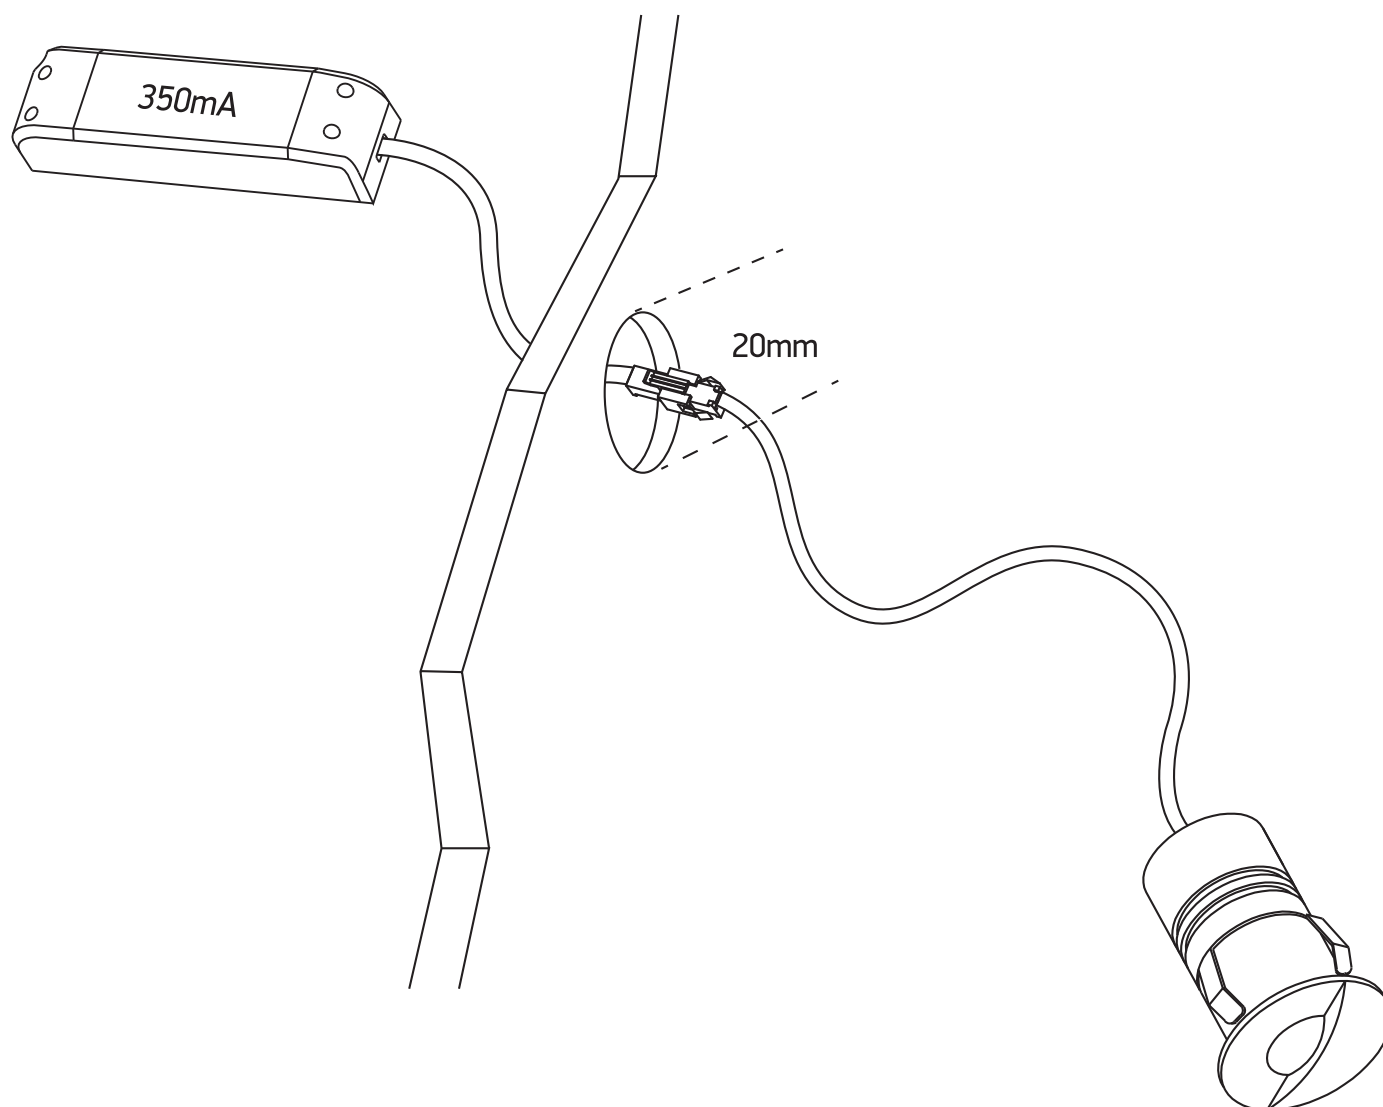

INSTALLATION MANUAL

68070A

ecolight

80
CRI

25mm

35mm

one
LIGHT

350mA | 1W | IP20 | Die cast
Requires 350mA driver.