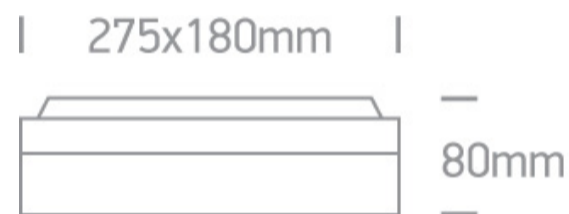

12 Wall & Ceiling>The Square E27 Outdoor Plafo Die cast

67208B/W

2X20W E27 Die Cast, Square E27 Outdoor Plafo

Complies with standard EN60598-1 and any other specific standards

Downloads

Dimensions

Physical Specification

Item Group	12 Wall & Ceiling
Family	The Square E27 Outdoor Plafo Die cast
Order Code	67208B/W
Colour	White
Material	Die Cast
Shape	Rectangular
Length	275mm
Width	180mm
Height	80mm
Surface Ceiling	Yes
Surface Wall	Yes
Indoor	Yes