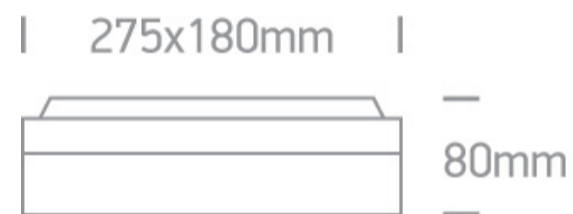

12 Wall & Ceiling>The Square E27 Outdoor Plafo Die cast

67208B/G

2X20W E27 Die Cast, Square E27 Outdoor Plafo

Complies with standard EN60598-1 and any other specific standards

Downloads

Dimensions

Physical Specification

Item Group	12 Wall & Ceiling
Family	The Square E27 Outdoor Plafo Die cast
Order Code	67208B/G
Colour	Grey
Material	Die Cast
Shape	Rectangular
Length	275mm
Width	180mm
Height	80mm
Surface Ceiling	Yes
Surface Wall	Yes
Indoor	Yes