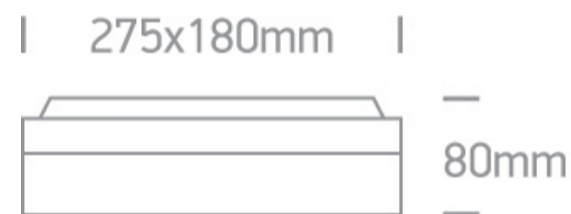

12 Wall & Ceiling>The Square E27 Outdoor Plafo Die cast

67208B/B

2X20W E27 Die Cast, Square E27 Outdoor Plafo

Complies with standard EN60598-1 and any other specific standards

Downloads

Dimensions

Physical Specification

Item Group	12 Wall & Ceiling
Family	The Square E27 Outdoor Plafo Die cast
Order Code	67208B/B
Colour	Black
Material	Die Cast
Shape	Rectangular
Length	275mm
Width	180mm
Height	80mm
Surface Ceiling	Yes
Surface Wall	Yes
Indoor	Yes