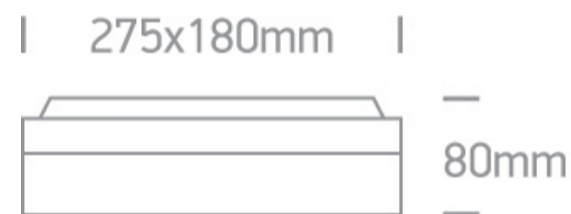

12 Wall & Ceiling>The Square E27 Outdoor Plafo Die cast

67208B/AN

2X20W E27 Die Cast, Square E27 Outdoor Plafo

Complies with standard EN60598-1 and any other specific standards

Downloads

Dimensions

Physical Specification

Item Group	12 Wall & Ceiling
Family	The Square E27 Outdoor Plafo Die cast
Order Code	67208B/AN
Colour	Anthracite
Material	Die Cast
Shape	Rectangular
Length	275mm
Width	180mm
Height	80mm
Surface Ceiling	Yes
Surface Wall	Yes
Indoor	Yes