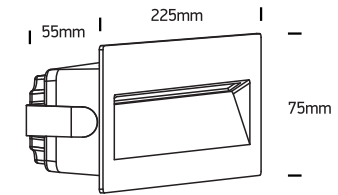

INSTALLATION MANUAL

68068C

ecolight

← DARK LIGHT

80 CRI

100-240V | SMD 2835 | 7W | IP65 | Die cast

Complete with 350mA driver.
Supplied with box for concrete installation.

Warnings: