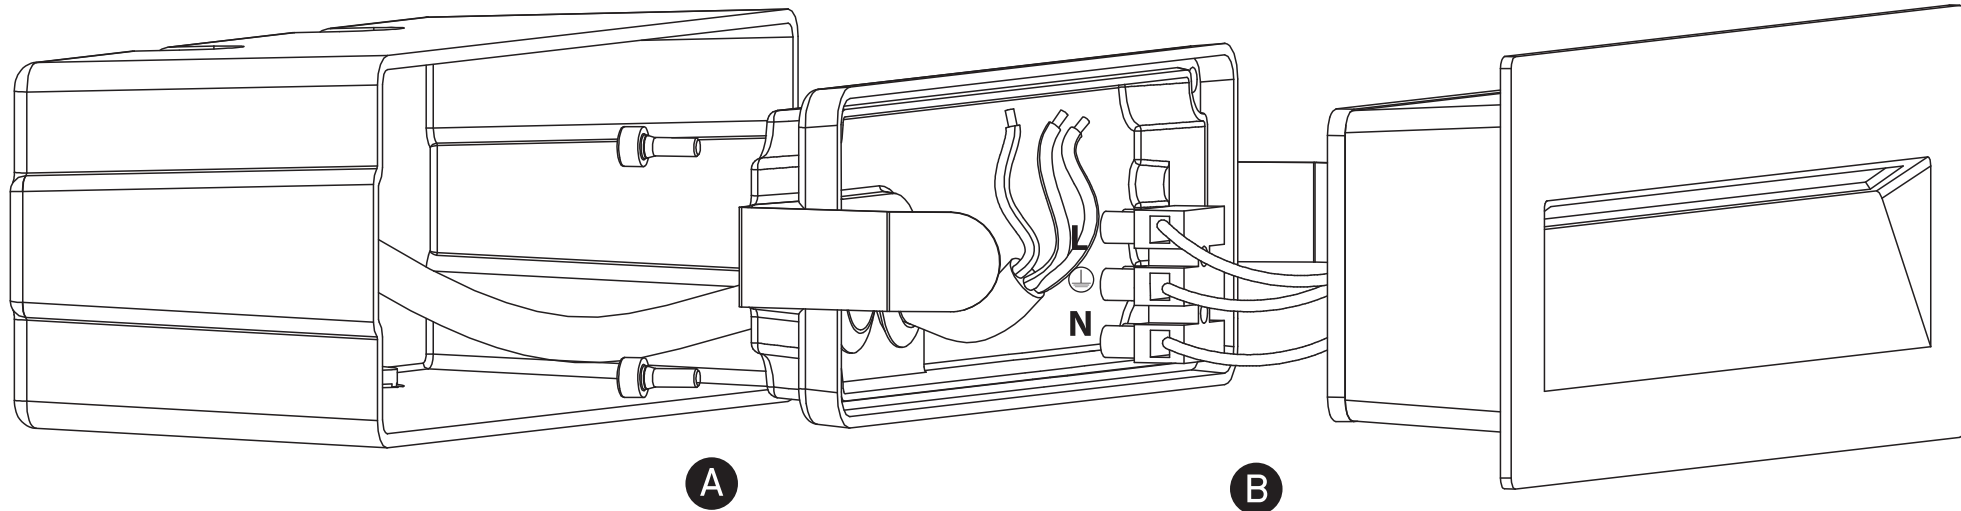

INSTALLATION MANUAL

68068C

ecolight

← DARK LIGHT

80 CRI

100-240V | SMD 2835 | 7W | IP65 | Die cast

Complete with 350mA driver.
Supplied with box for concrete installation.

Warnings: