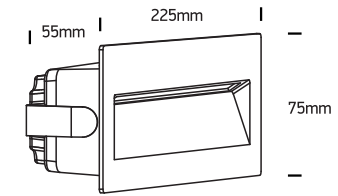

INSTALLATION MANUAL

68068C

ecolight

← DARK LIGHT

80 CRI

100-240V | SMD 2835 | 7W | IP65 | Die cast

Complete with 350mA driver.
Supplied with box for concrete installation.

Warnings: