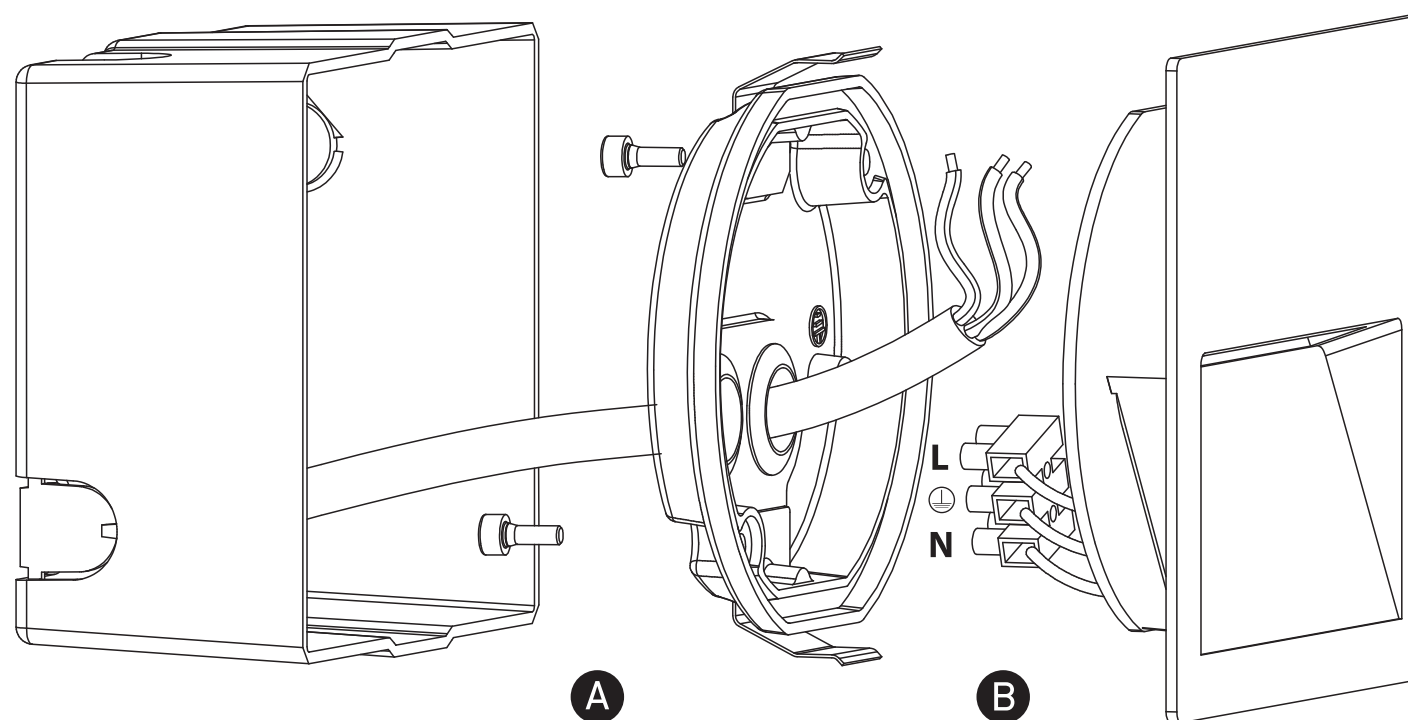

INSTALLATION MANUAL

68068A

ecolight

DARK LIGHT

80 CRI

NOT DIMMABLE

135mm

115x
115mm

100-240V | SMD 2835 | 4W | IP65 | Die cast

Complete with 350mA driver.
Supplied with box for concrete installation.

110x
110mm
Concrete
installation

100x
100mm
Gypsum
installation

60mm

Warnings:

1. Make sure that the product is installed properly before connecting to electricity.
2. Do not cover the fitting.
3. Maintenance and installation should only be carried out by a professional electrician.