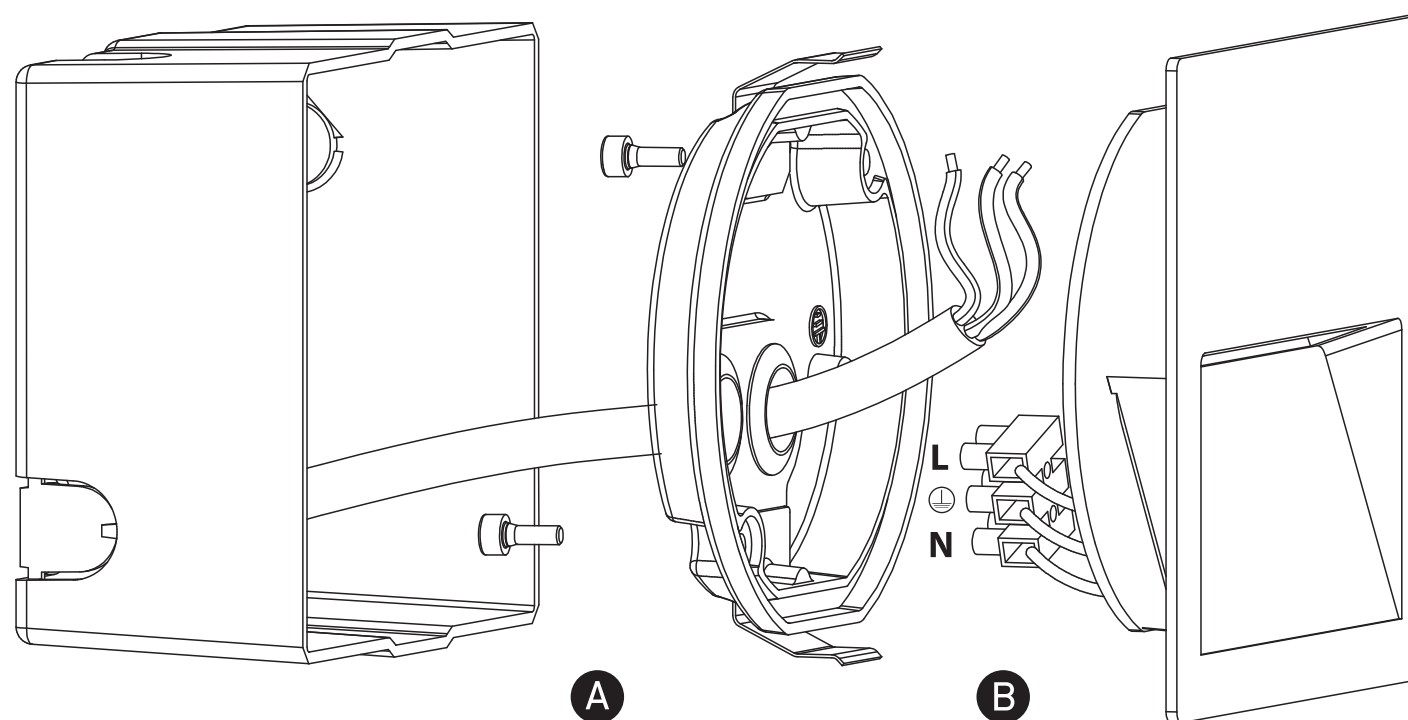

INSTALLATION MANUAL

68068A

ecolight

DARK
LIGHT

80
CRI

135mm

115x
115mm

100-240V | SMD 2835 | 4W | IP65 | Die cast

Complete with 350mA driver.
Supplied with box for concrete installation.

Warnings:

1. Make sure that the product is installed properly before connecting to electricity.
2. Do not cover the fitting.
3. Maintenance and installation should only be carried out by a professional electrician.