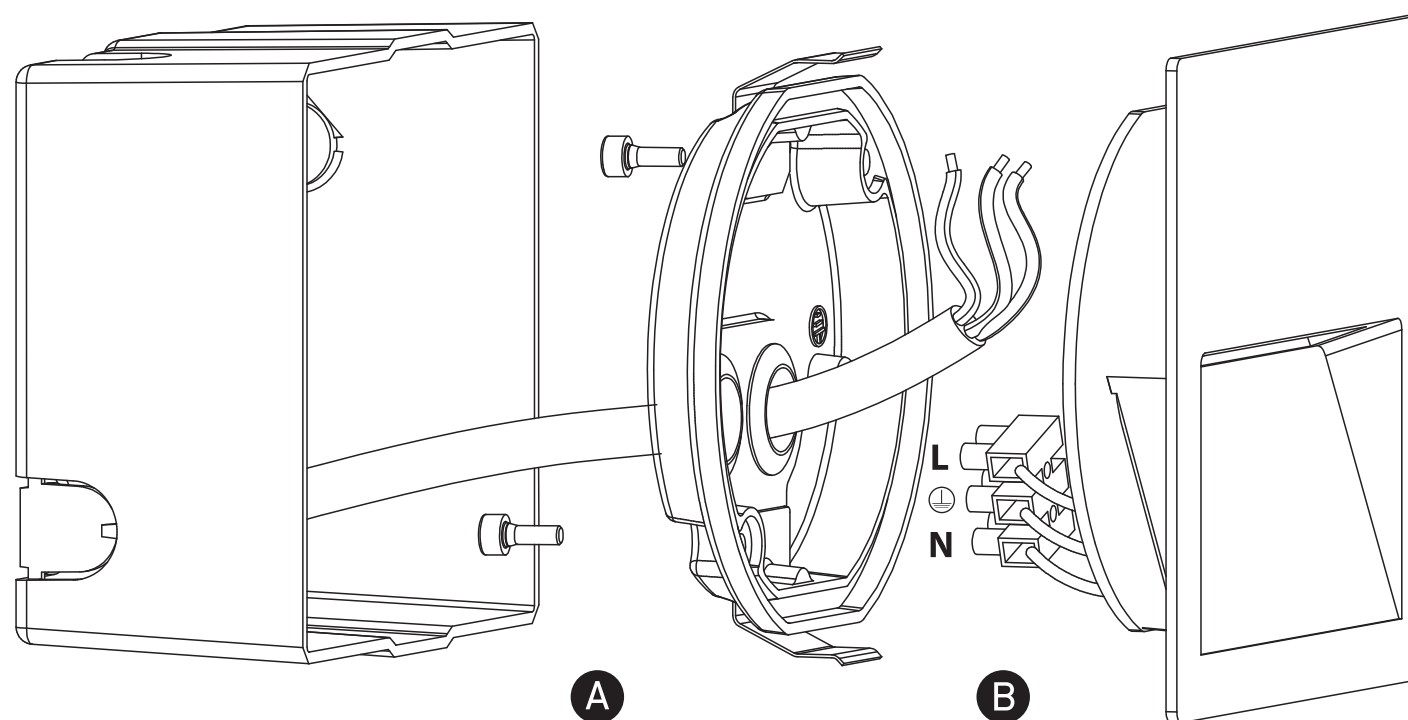

INSTALLATION MANUAL

68068A

ecolight

DARK LIGHT

80 CRI

135mm

115x
115mm

100-240V | SMD 2835 | 4W | IP65 | Die cast

Complete with 350mA driver.
Supplied with box for concrete installation.

Warnings:

1. Make sure that the product is installed properly before connecting to electricity.
2. Do not cover the fitting.
3. Maintenance and installation should only be carried out by a professional electrician.