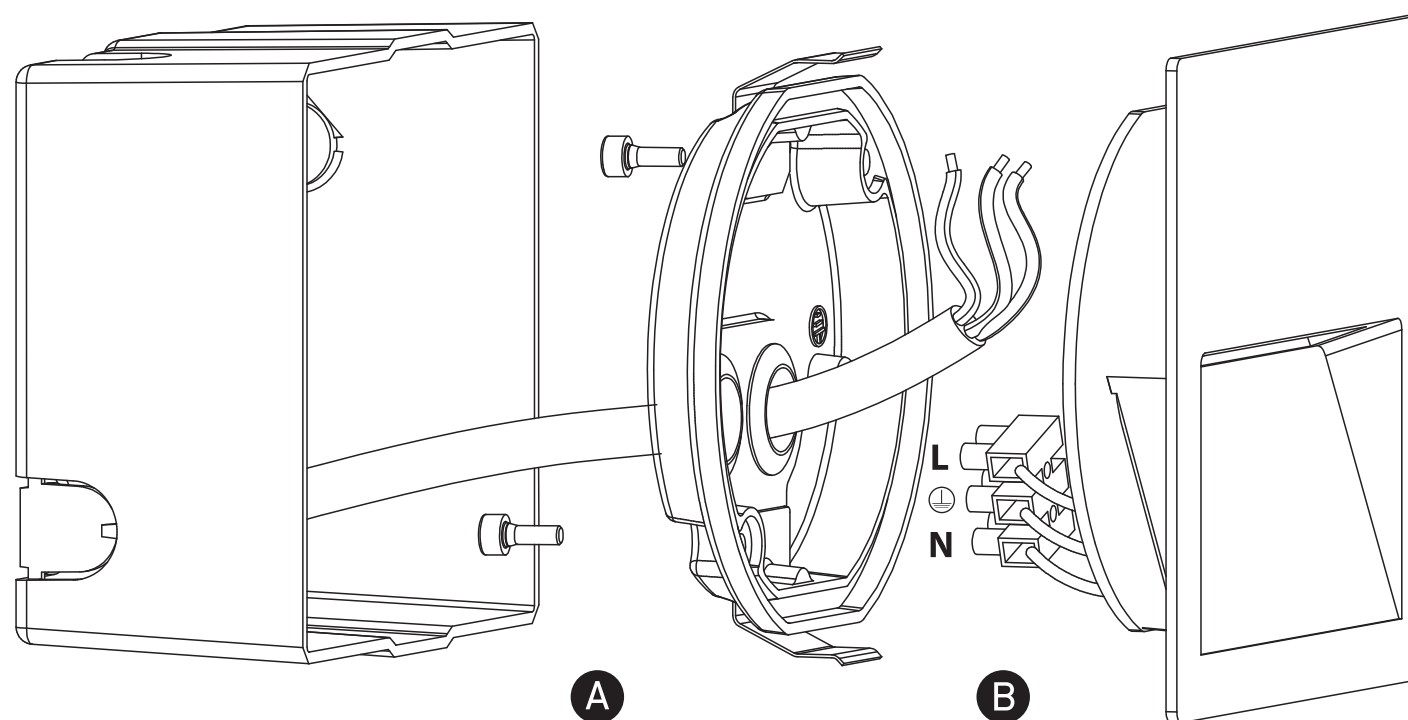

INSTALLATION MANUAL

68068A

ecolight

DARK LIGHT

80 CRI

135mm

115x
115mm

100-240V | SMD 2835 | 4W | IP65 | Die cast

Complete with 350mA driver.
Supplied with box for concrete installation.

one
LIGHT

Warnings:

1. Make sure that the product is installed properly before connecting to electricity.
2. Do not cover the fitting.
3. Maintenance and installation should only be carried out by a professional electrician.