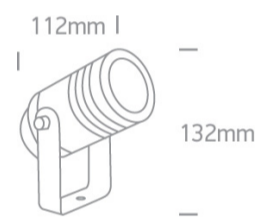

20 Garden &amp; Underwater&gt;GU10 Garden Spots

67198G/W

10W garden spot, MR16, GU10, IP65, supplied with spike, for garden illumination.

Complies with standard EN60598-1 and any other specific standards.

## Dimensions

White

Material

Aluminium

Shape

Circular

Height

112mm

Diameter	132mm
Surface Ceiling	Yes
Surface Wall	Yes
Surface Floor/Ground	Yes
Outdoor	Yes
Adjustable	1 Direction

## Packing Info

Box Length	11cm
Box Width	9cm
Box Height	19cm

Box Weight

0.658kg

[Завантажено з mamadecor.ua](http://mamadecor.ua)

Pcs/Carton

12

Barcode