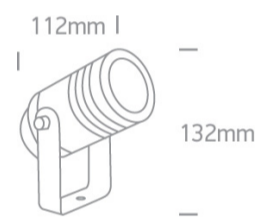

Dimensions