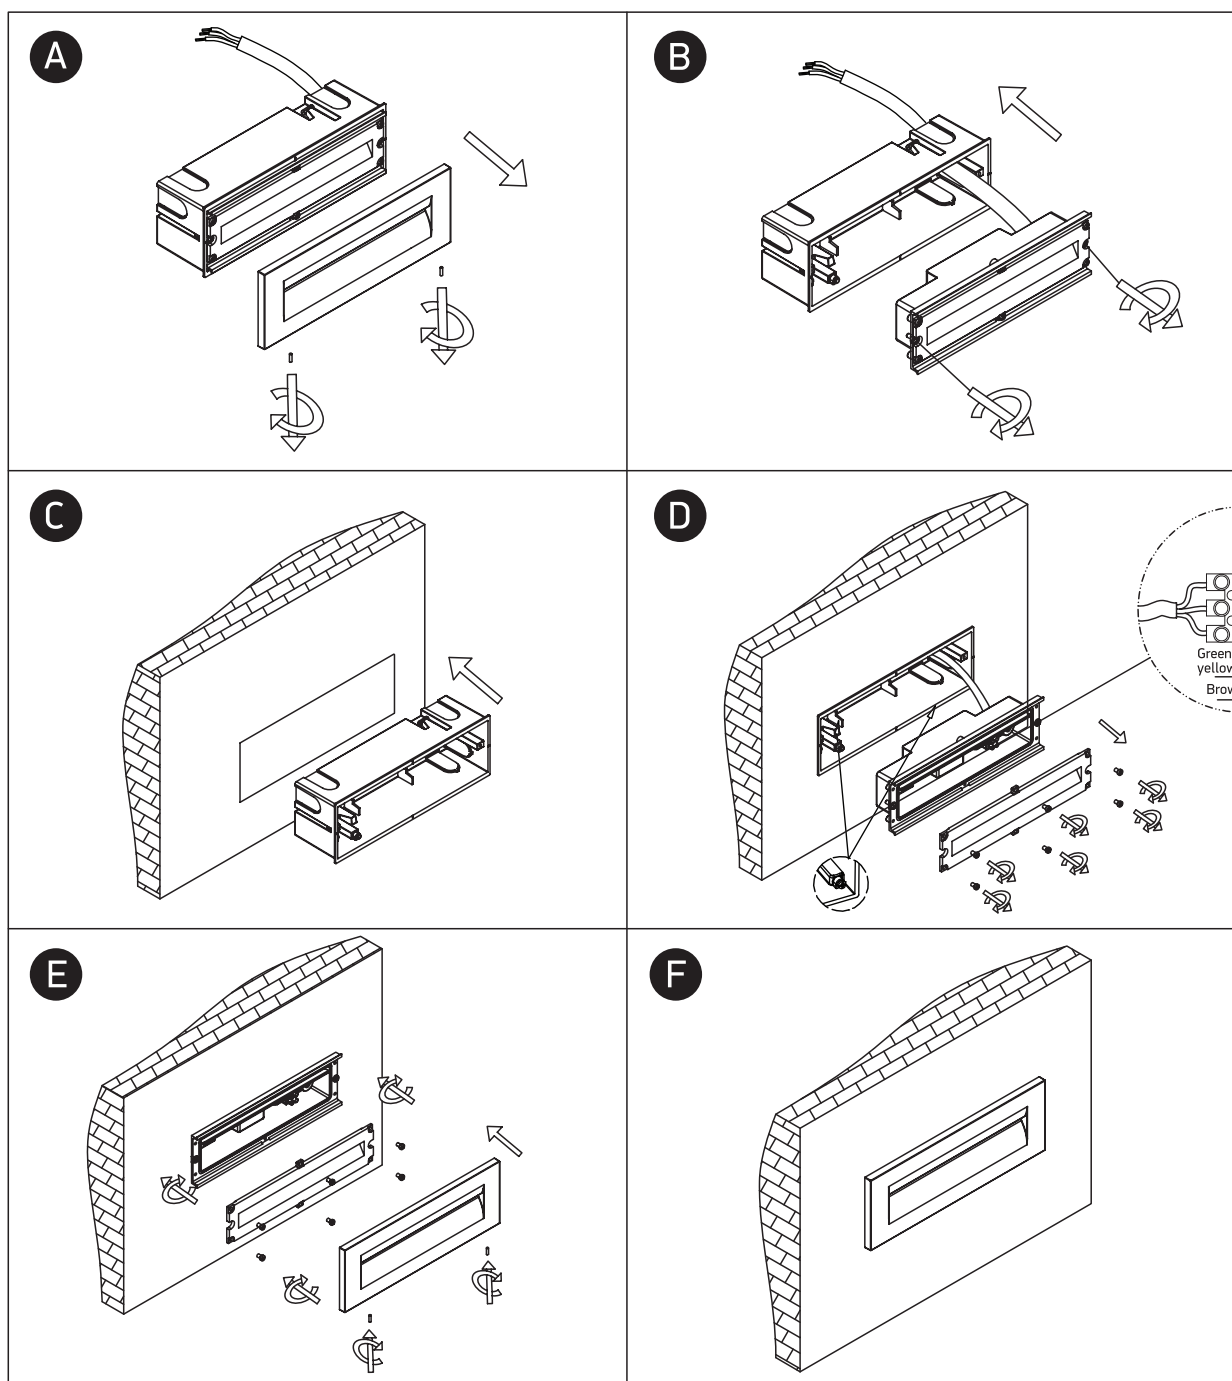

INSTALLATION MANUAL

68066

ecolight
80
CRI

100-240V | SMD LED | 8,5W | IP65 | Die cast

 Complete with driver.
 Supplied with box for
 concrete installation.

one
 LIGHT

Warnings:

1. Make sure that the product is installed properly before connecting to electricity.
2. Do not cover the fitting.
3. Maintenance and installation should only be carried out by a professional electrician.