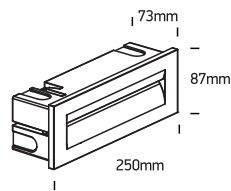

INSTALLATION MANUAL

68066

ecolight
80
CRI

100-240V | SMD LED | 8,5W | IP65 | Die cast

 Complete with driver.
 Supplied with box for
 concrete installation.

one
 LIGHT

Warnings:

1. Make sure that the product is installed properly before connecting to electricity.
2. Do not cover the fitting.
3. Maintenance and installation should only be carried out by a professional electrician.