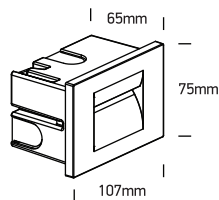

INSTALLATION MANUAL

68064

ecolight
80
CRI
one
LIGHT

100-240V | 3,6W | IP65 | Die cast

 Complete with driver.
 Supplied with box for
 concrete installation.

 97x
62mm
Concrete
installation

 95x
60mm
Gypsum
installation