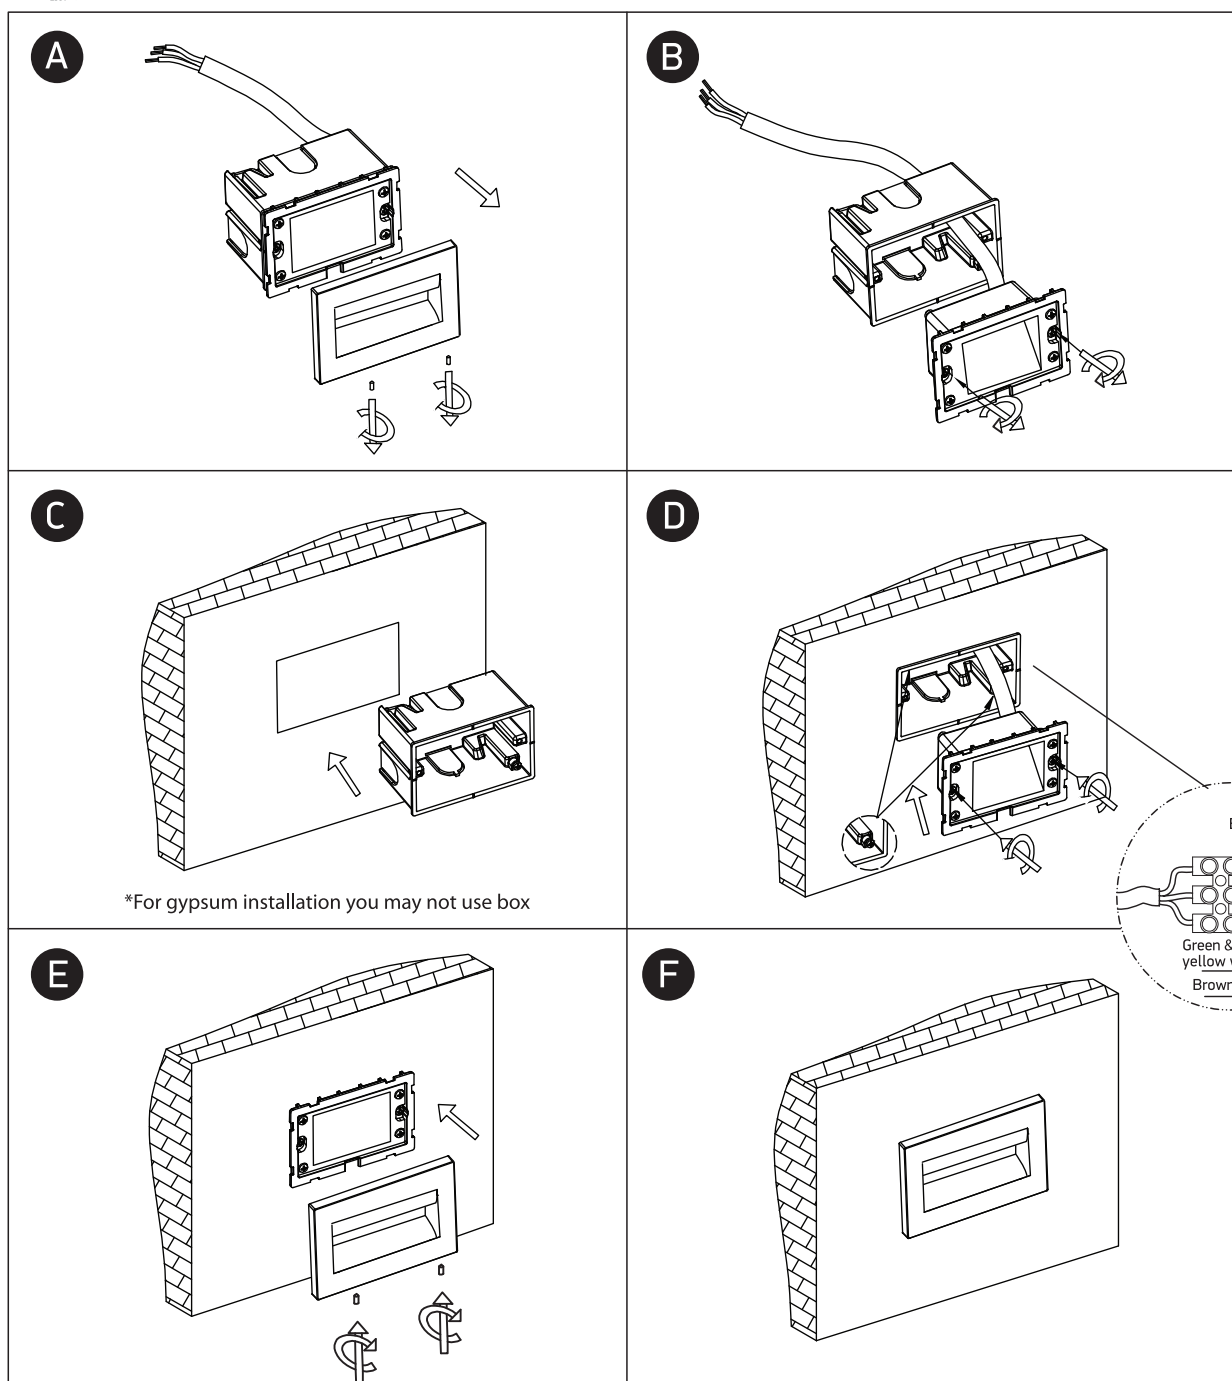

INSTALLATION MANUAL

68064

ecolight
80
CRI
one
LIGHT

100-240V | 3,6W | IP65 | Die cast

 Complete with driver.
 Supplied with box for
 concrete installation.

 97x
62mm
Concrete
installation

 95x
60mm
Gypsum
installation

65mm

Warnings:

1. Make sure that the product is installed properly before connecting to electricity.
2. Do not cover the fitting.
3. Maintenance and installation should only be carried out by a professional electrician.