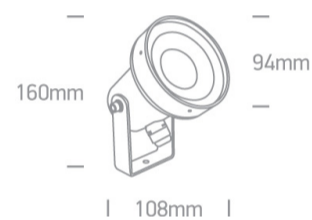

20 Garden &amp; Underwater&gt;The GU10 Garden Round Spots Die cast

67196BG/W

10W GU10 garden spot, IP65, supplied with spike, for garden illumination.

Complies with standard EN60598-1 and any other specific standards.

## Dimensions

White

Material

Die Cast

Diffuser Material

Glass

Shape

Circular

Height	125mm
Diameter	75mm
Surface Ceiling	Yes
Surface Wall	Yes
Surface Floor/Ground	Yes
Outdoor	Yes
Adjustable	1 Direction

## Packing Info

Box Length	14,5cm
------------	--------

Box Width	11cm
Box Height	25cm
Box Weight	0,8Kg
Pcs/Carton	6
Barcode	5291889040811
HS Code	9405409900