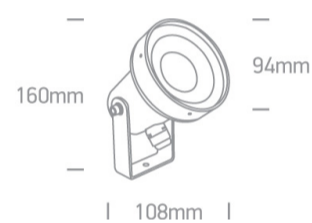

20 Garden & Underwater>The GU10 Garden Round Spots Die cast

67196BG/AN

10W GU10 garden spot, IP65, supplied with spike, for garden illumination.

Complies with standard EN60598-1 and any other specific standards.

Downloads

Dimensions

Gallery

Physical Specification

Item Group

20 Garden & Underwater

Family

The GU10 Garden Round Spots Die cast

Shape

Circular

| | |
|----------------------|-------------|
| Height | 125mm |
| Diameter | 75mm |
| Surface Ceiling | Yes |
| Surface Wall | Yes |
| Surface Floor/Ground | Yes |
| Outdoor | Yes |
| Adjustable | 1 Direction |

Illumination Data

| | |
|----------------------|---|
| Illumination Diagram |  |
|----------------------|---|

Packing Info

| | |
|------------|--------|
| Box Length | 14,5cm |
|------------|--------|

| | |
|------------|---------------|
| Box Width | 11cm |
| Box Height | 25cm |
| Box Weight | 0,8Kg |
| Pcs/Carton | 6 |
| Barcode | 5291889040835 |
| HS Code | 9405409900 |