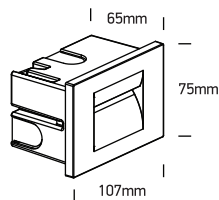

INSTALLATION MANUAL

68064

ecolight
80
CRI
one
LIGHT

100-240V | 3,6W | IP65 | Die cast

Complete with driver.
Supplied with box for
concrete installation.

 97x
62mm
Concrete
installation

 95x
60mm
Gypsum
installation