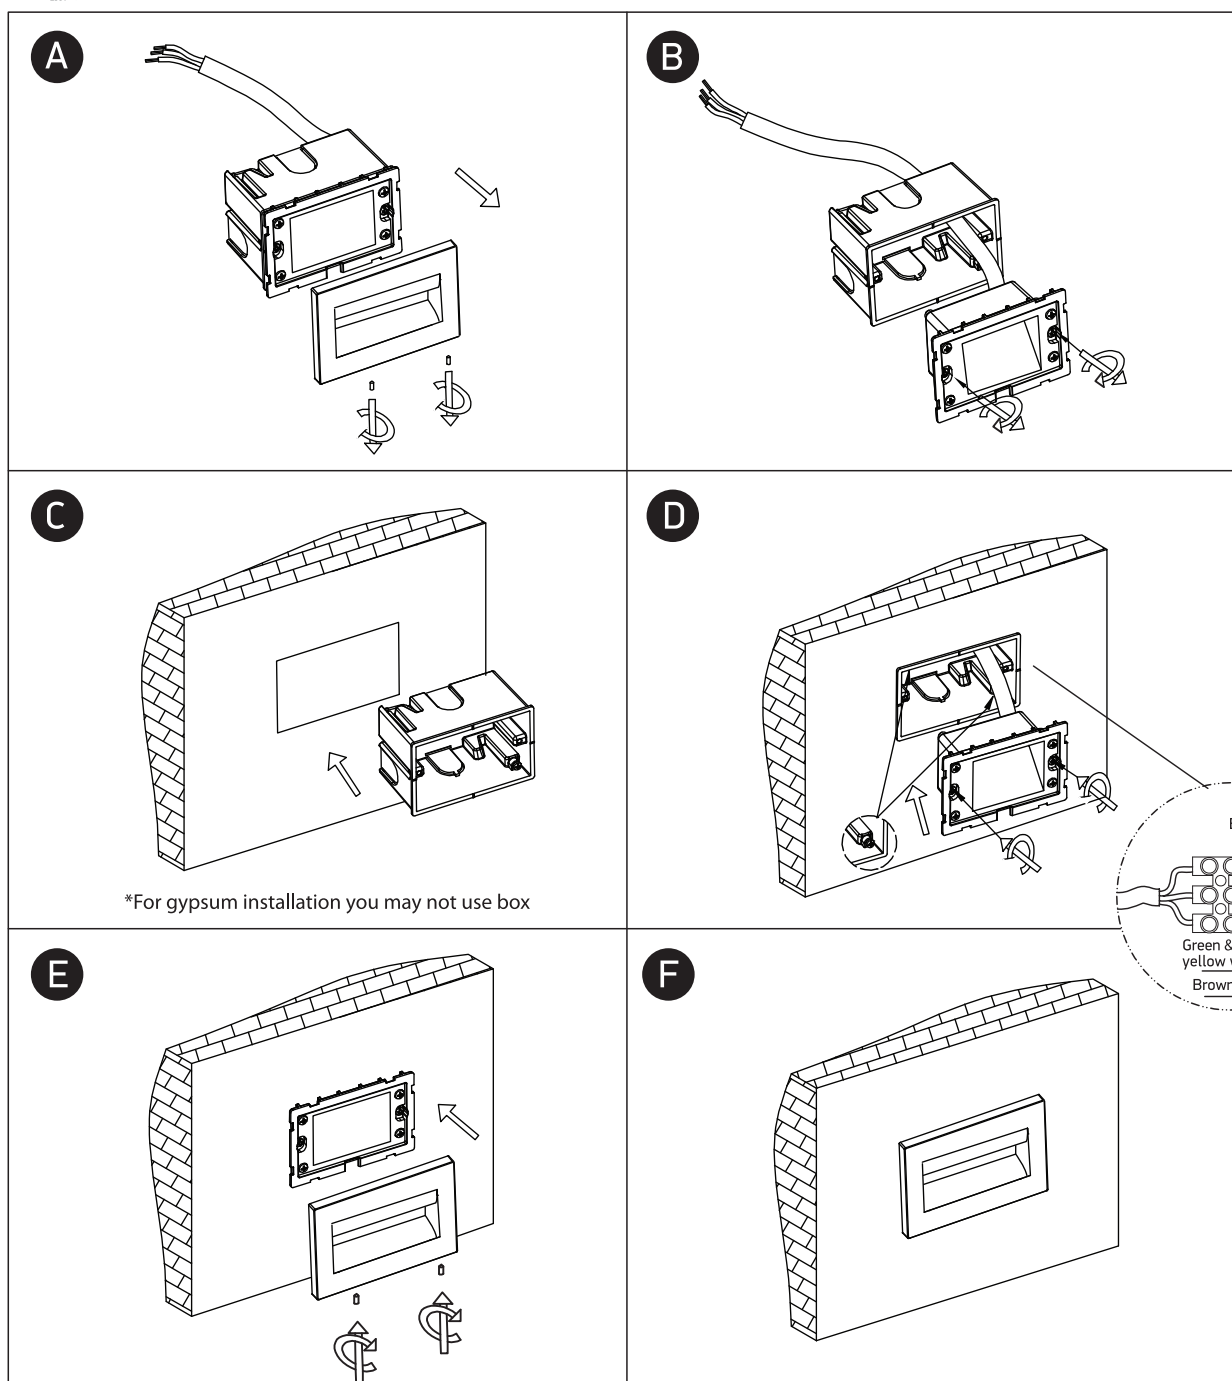

INSTALLATION MANUAL

68064

ecolight
80
CRI
one
LIGHT

100-240V | 3,6W | IP65 | Die cast

Complete with driver.
Supplied with box for
concrete installation.

 97x
62mm
Concrete
installation

 95x
60mm
Gypsum
installation

65mm

Warnings:

1. Make sure that the product is installed properly before connecting to electricity.
2. Do not cover the fitting.
3. Maintenance and installation should only be carried out by a professional electrician.