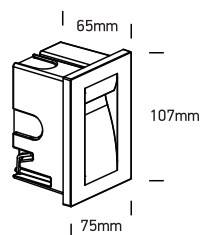

INSTALLATION MANUAL

68062

ecolight
80
CRI
one
LIGHT

100-240V | 3,6W | IP65 | Die cast

 Complete with driver.
 Supplied with box for
 concrete installation.
Concrete
installationGypsum
installation

65mm

Warnings: