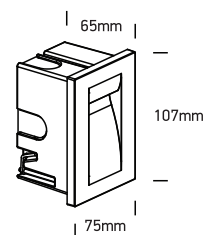

INSTALLATION MANUAL

68062

ecolight
80
CRI
one
LIGHT

100-240V | 3,6W | IP65 | Die cast

 Complete with driver.
 Supplied with box for
 concrete installation.
Concrete
installationGypsum
installation

65mm

Warnings: