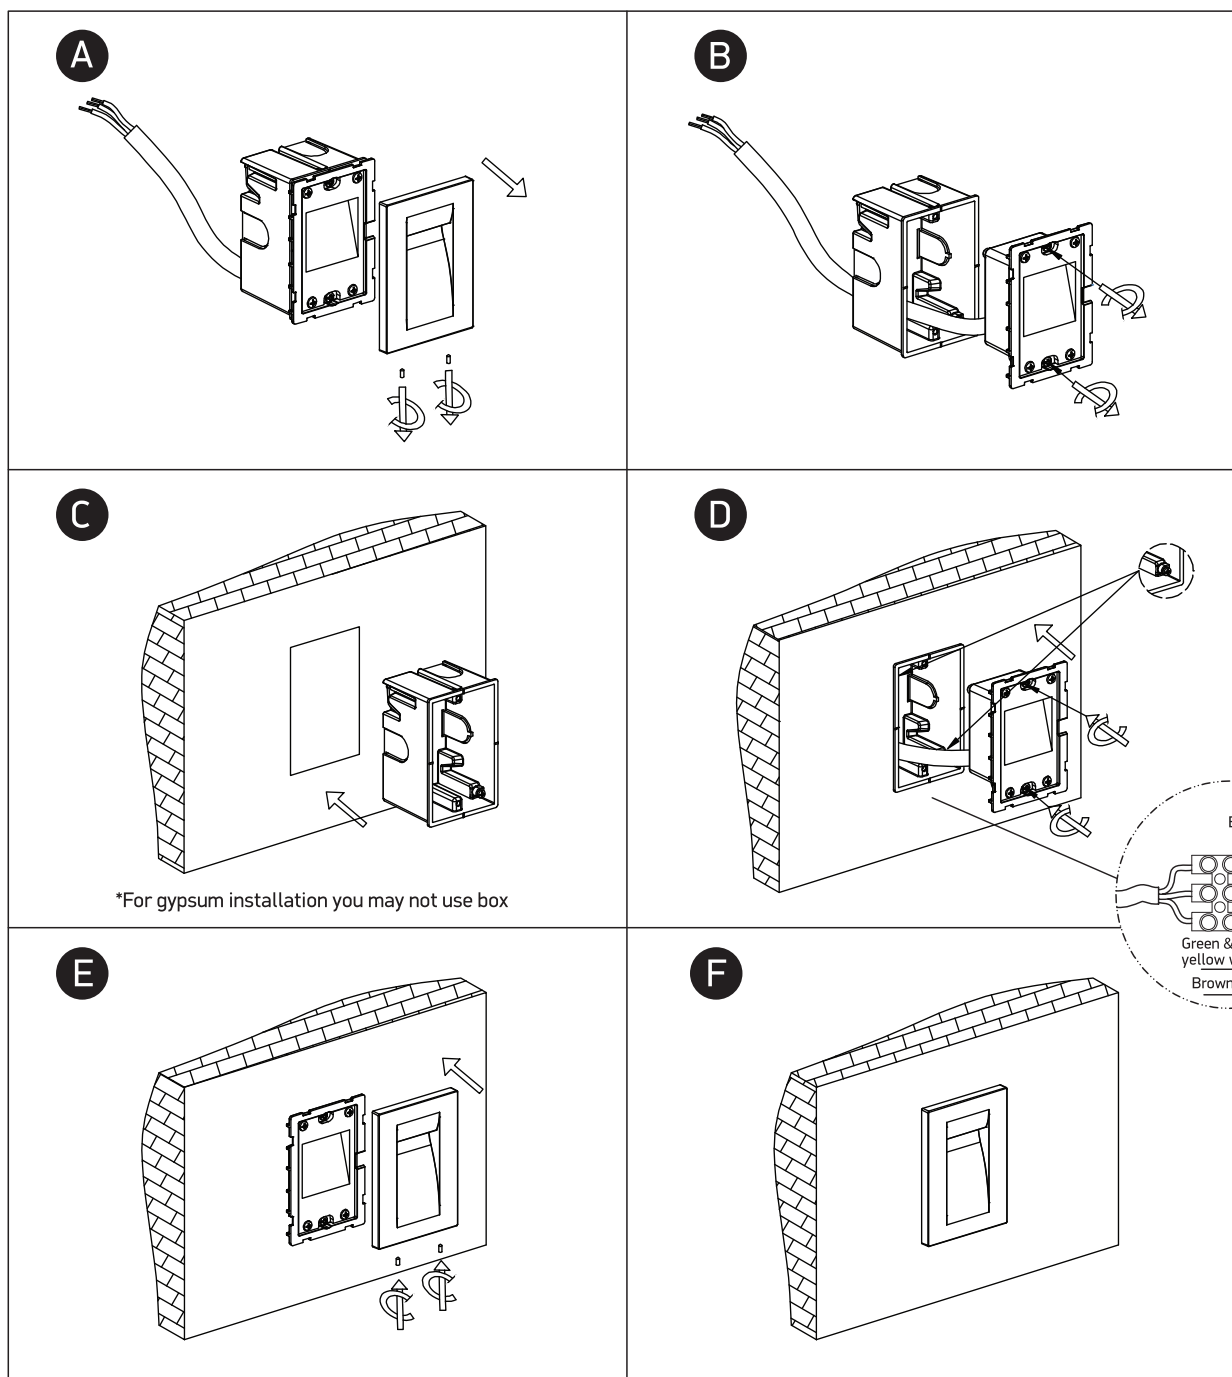

INSTALLATION MANUAL

68062

ecolight
80
CRI
one
LIGHT

100-240V | 3,6W | IP65 | Die cast

 Complete with driver.
 Supplied with box for
 concrete installation.
Concrete
installationGypsum
installation

65mm

Warnings: