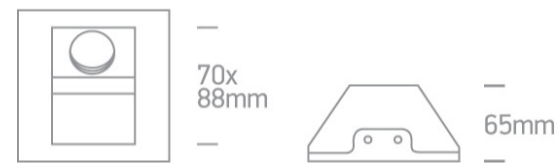

19 Wall Recessed & Inground>Indoor Dark Light Wall Recessed

68054

50W MR16 GU10 wall recessed light, IP20.

Complies with standard EN60598-1 and any other specific standards.

Downloads

Dimensions

I120x120mmI

Physical Specification

Item Group	19 Wall Recessed & Inground
Family	Indoor Dark Light Wall Recessed
Order Code	68054
Colour	White
Material	Gypsum
Shape	Rectangular
Length	120mm
Width	120mm
Height	65mm
Cutout Hole Width	121mm
Cutout Hole Length	121mm
Recessed wall	Yes

Illumination Data

Illumination Diagram	
Dark Light	Yes

Packing Info

Box Length	14cm
Box Width	14cm
Box Height	8,5cm
Box Weight	0,8Kg

Pcs/Carton

24

Завантажено з mamadecor.ua

Barcode