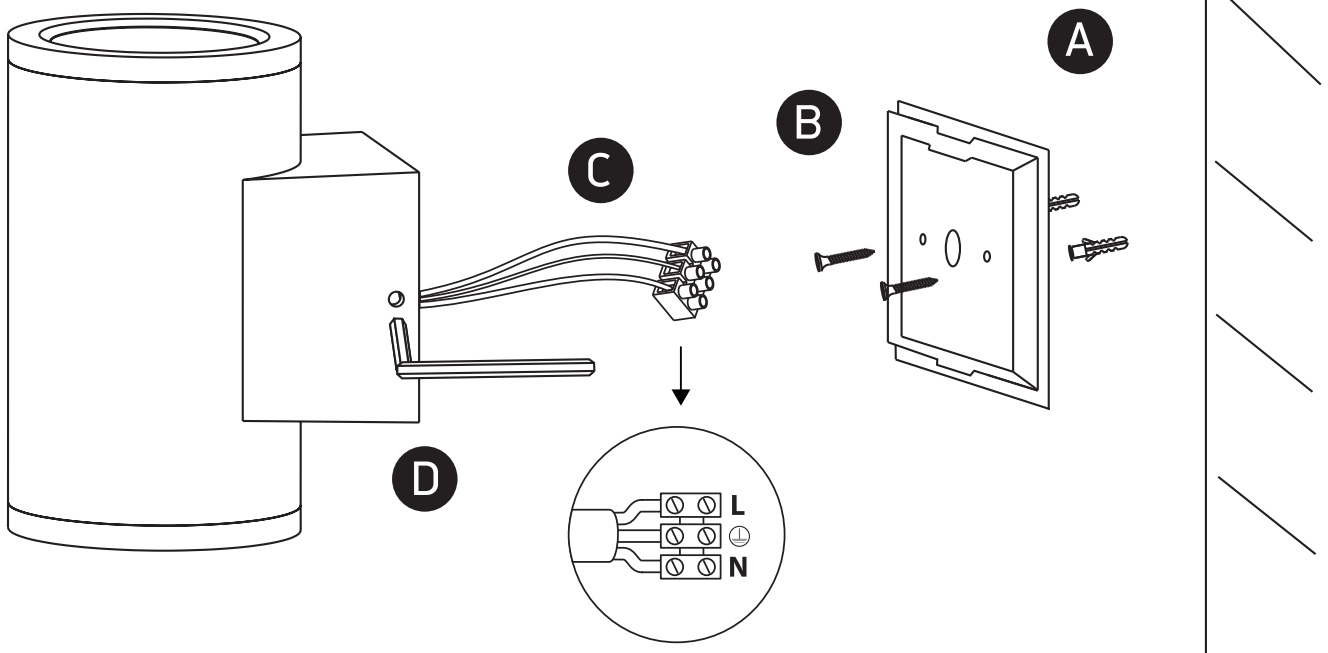

INSTALLATION MANUAL

67138L

ecolight

80
CRI

230V | COB LED | 2x20W | IP65 | Die cast
AC LED.

one
LIGHT

Warnings:

1. Make sure that the product is installed properly before connecting to electricity.
2. Do not cover the fitting.
3. Maintenance and installation should only be carried out by a professional electrician.