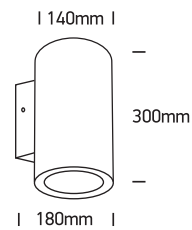

INSTALLATION MANUAL

67138L

ecolight

80
CRI

230V | COB LED | 2x20W | IP65 | Die cast
AC LED.

one
LIGHT

Warnings:

1. Make sure that the product is installed properly before connecting to electricity.
2. Do not cover the fitting.
3. Maintenance and installation should only be carried out by a professional electrician.