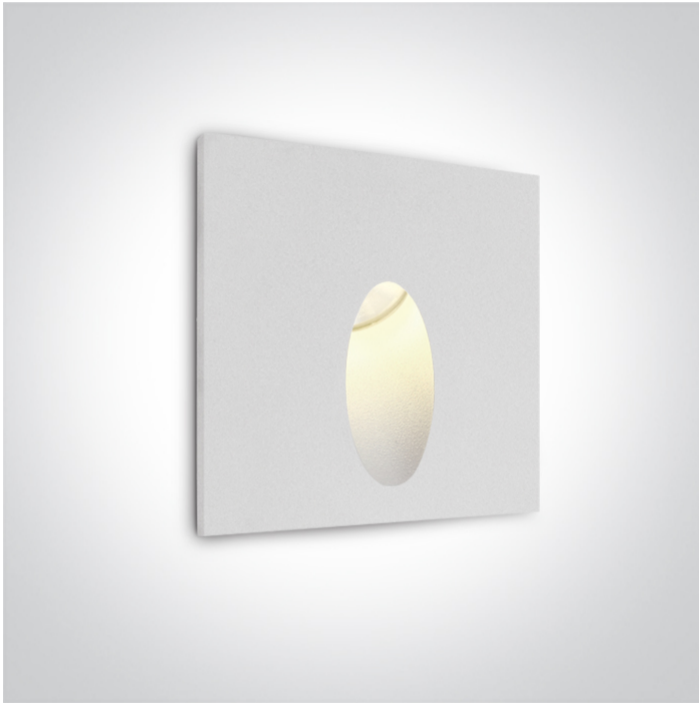

19 Wall Recessed & Inground>Indoor/Outdoor Dark Light Wall Recessed

68032/W/W

3W LED recessed wall light, IP54, ideal for, indoor and outdoor, corridors and stairs illumination.

Complete with driver.

Supplied with box for concrete installation

Complies with standard EN60598-1 and any other specific standards.

Downloads

Dimensions

Physical Specification

Item Group	19 Wall Recessed & Inground
Family	Indoor/Outdoor Dark Light Wall Recessed
Order Code	68032/W/W
Colour	White
Material	Aluminium
Shape	Rectangular
Length	70mm
Width	70mm
Height	45mm
Cutout Hole Diameter	52mm
Recessed wall	Yes
Depth Required	110mm Concrete 50mm Gypsum

3W
IP54
LED built in
No

Fitting

Input Type
Input Current
Voltage
Safety Class
Power(Watts)
IP Rating
Light Source
LED Brand
F Mark

Constant Current
700mA
4V

2,8W
IP54
LED built in
Cree

Gear

Gear Type

Led Driver