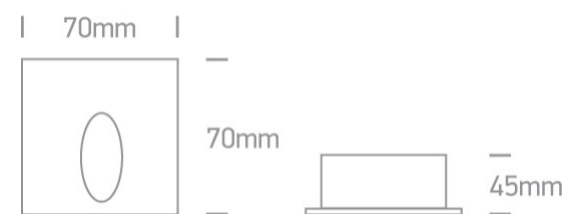

19 Wall Recessed & Inground>Indoor/Outdoor Dark Light Wall Recessed

68032/W/W

3W LED recessed wall light, IP54, ideal for, indoor and outdoor, corridors and stairs illumination.

Complete with driver.

Supplied with box for concrete installation

Complies with standard EN60598-1 and any other specific standards.

Downloads

Dimensions

Physical Specification

Item Group	19 Wall Recessed & Inground
Family	Indoor/Outdoor Dark Light Wall Recessed
Order Code	68032/W/W
Colour	White
Material	Aluminium
Shape	Rectangular
Length	70mm
Width	70mm
Height	45mm
Cutout Hole Diameter	52mm
Recessed wall	Yes
Depth Required	110mm Concrete 50mm Gypsum

Packing Info

Box Length	11cm
Box Width	7,5cm
Box Height	7,5cm
Box Weight	0.380kg
Pcs/Carton	30
Barcode	5291889076810
HS Code	9405413990

Certification & Warranty

switch to
one light!

one
LIGHT