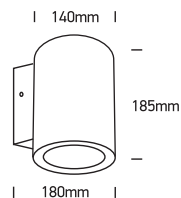

# INSTALLATION MANUAL

67138EL

**ecolight**

80  
CRI

230V | COB LED | 20W | IP65 | Die cast  
AC LED.

**one**  
LIGHT