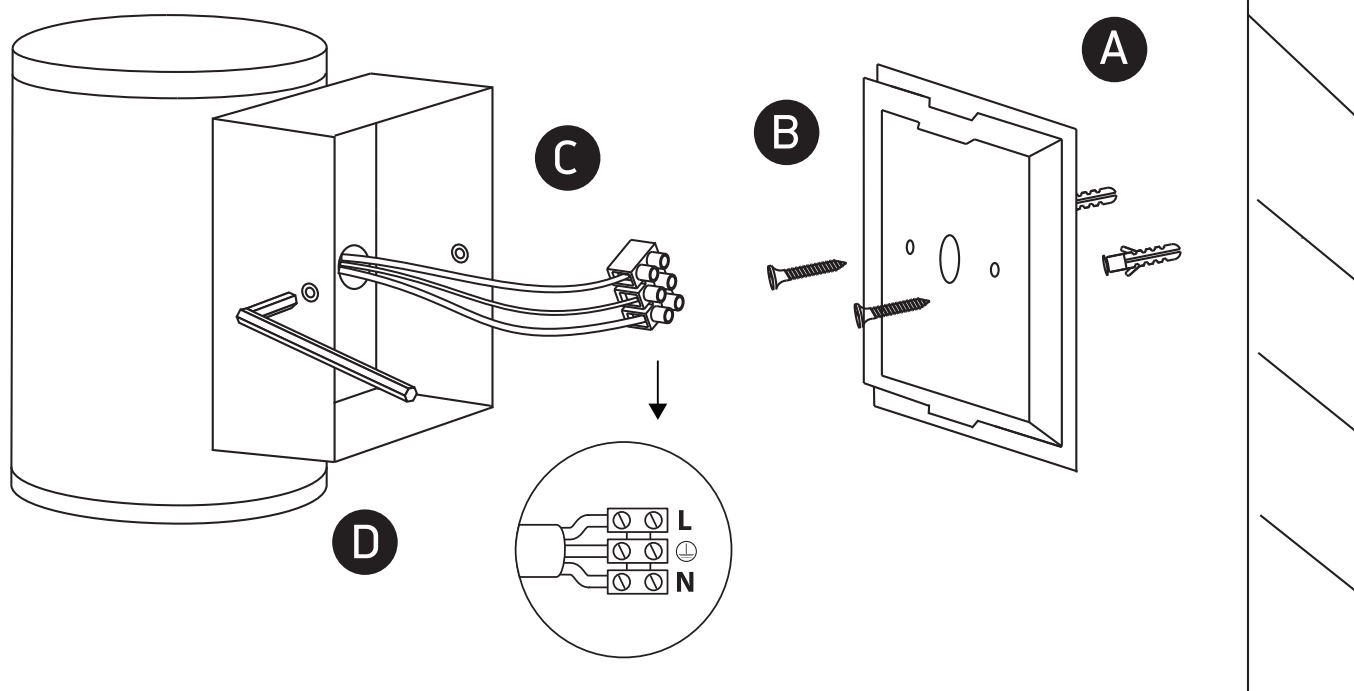

# INSTALLATION MANUAL

67138EL

**ecolight**

80  
CRI

230V | COB LED | 20W | IP65 | Die cast  
AC LED.

**one**  
LIGHT