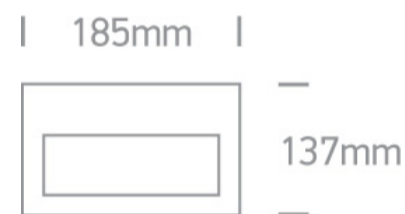

19 Wall Recessed & Inground>Outdoor Dark Light Wall Recessed Die cast

68016/B/W

2W LED wall recessed light, IP54, ideal for both indoor and outdoor installation.

Supplied with box for concrete installation.

Complies with standard EN60598-1 and any other specific standards.

Downloads

Dimensions

Gallery

Physical Specification

Item Group

19 Wall Recessed & Inground

Family

Outdoor Dark Light Wall Recessed Die cast

Order Code

68016/B/W

Colour

Black

Material

Die Cast

Shape

Rectangular

Length

185mm

Width	137mm
Cutout Hole Diameter	170x120mm
Recessed wall	Yes
Depth Required	90mm
Indoor	Yes
Outdoor	Yes
Adjustable	No

Electrical Characteristics

Gear	No
------	----

Fitting + Driver