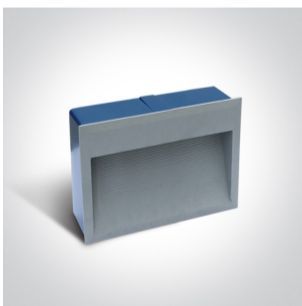

19 Wall Recessed & Inground>Outdoor Dark Light Wall Recessed Die cast

68016/B/W

2W LED wall recessed light, IP54, ideal for both indoor and outdoor installation.

Supplied with box for concrete installation.

Complies with standard EN60598-1 and any other specific standards.

Downloads

Dimensions

Gallery

Physical Specification

Item Group

19 Wall Recessed & Inground

Family

Outdoor Dark Light Wall Recessed Die cast

Order Code

68016/B/W

Colour

Black

Material

Die Cast

Shape