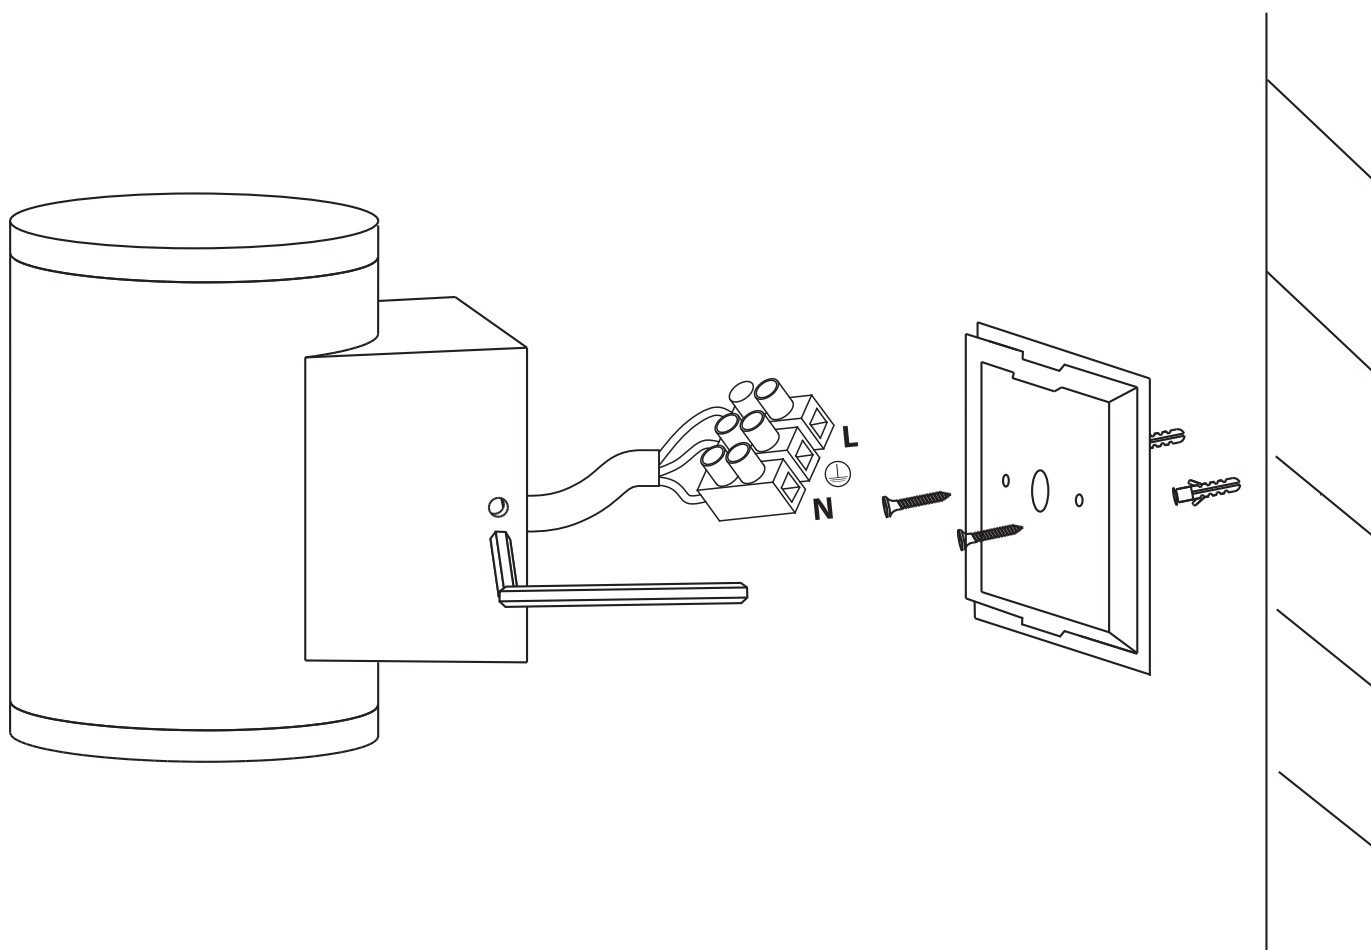

INSTALLATION MANUAL

67138E

ecolight

100-240V | COB LED | 6W | IP54 | Die cast
Complete with 500mA driver.

80
CRI

one
LIGHT

Warnings:

1. Make sure that the product is installed properly before connecting to electricity.
2. Do not cover the fitting.
3. Maintenance and installation should only be carried out by a professional electrician.