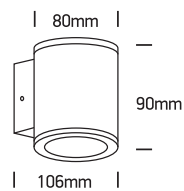

INSTALLATION MANUAL

67138E

ecolight

100-240V | COB LED | 6W | IP54 | Die cast
Complete with 500mA driver.

80
CRI

one
LIGHT

Warnings:

1. Make sure that the product is installed properly before connecting to electricity.
2. Do not cover the fitting.
3. Maintenance and installation should only be carried out by a professional electrician.