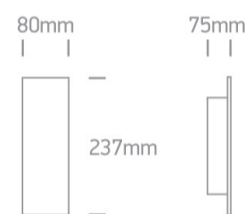

19 Wall Recessed & Inground>Indoor Dark Light Wall Recessed

68008/G/D

1W, Wall recessed LED light, ideal for step and corridor illumination.

Requires 350mA driver.

Complies with standard EN60598-1 and any other specific standards.

Downloads

Dimensions

Must be ordered separately

89004

Physical Specification

Item Group

19 Wall Recessed & Inground

Family

Indoor Dark Light Wall Recessed

Order Code

68008/G/D

Colour

Grey

Material

Die Cast

Shape

Rectangular

Length	80mm
Width	237mm
Height	38mm
Cutout Hole Width	65mm
Cutout Hole Length	212mm
Recessed wall	Yes
Depth Required	90mm
Indoor	Yes
Adjustable	No

Electrical Characteristics

Fitting

Input Type	Constant Current
Input Current	350mA
Voltage	3V
Safety Class	
Power(Watts)	1W
IP Rating	IP20
Light Source	LED built in
LED Brand	Edison
Cable Length	50cm
F Mark	