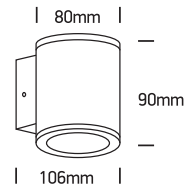

# INSTALLATION MANUAL

67138E

**ecolight**

100-240V | COB LED | 6W | IP54 | Die cast  
Complete with 500mA driver.

**80  
CRI**