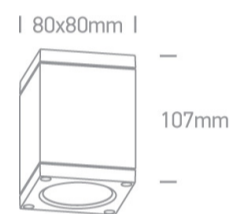

13 Wall & Ceiling LED>Outdoor Ceiling Cylinders Die cast

67138D/B/W

6W Outdoor Ceiling Cylinder, IP54.

Complete with driver.

Complies with standard EN60598-1 and any other specific standards.

Downloads

Dimensions

Physical Specification

| | |
|-----------------|------------------------------------|
| Item Group | 13 Wall & Ceiling LED |
| Family | Outdoor Ceiling Cylinders Die cast |
| Order Code | 67138D/B/W |
| Colour | Black |
| Material | Die Cast |
| Shape | Rectangular |
| Length | 80mm |
| Width | 80mm |
| Height | 107mm |
| Surface Ceiling | Yes |
| Indoor | Yes |
| Outdoor | Yes |

| |
|----------------------|
| Colour Temperature |
| Lumen Output |
| Light Efficiency |
| CRI |
| Beam Angle |
| Illumination Diagram |

3000K

440lm

73,33lm/W

80

35°

Packing Info

| |
|------------|
| Box Length |
| Box Width |
| Box Height |
| Box Weight |
| Pcs/Carton |
| Barcode |
| HS Code |