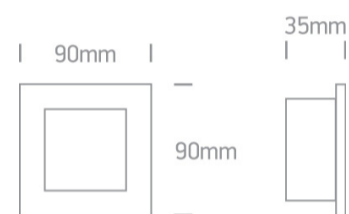

19 Wall Recessed & Inground>Indoor Dark Light Wall Recessed

68005/G/BL

1W, Wall recessed LED light, ideal for step and corridor illumination.

Requires 350mA driver.

Complies with standard EN60598-1 and any other specific standards.

Downloads

Dimensions

Must be ordered separately

89004

Accessories

68005/BOX

Physical Specification

Item Group	19 Wall Recessed & Inground
Family	Indoor Dark Light Wall Recessed
Order Code	68005/G/BL
Colour	Grey
Material	Die Cast
Shape	Rectangular
Length	90mm
Width	90mm
Height	35mm
Cutout Hole Width	73mm
Cutout Hole Length	73mm
Recessed wall	Yes
Depth Required	40mm
Indoor	Yes
Adjustable	No

Electrical Characteristics

Fitting

Input Type	Constant Current
Input Current	350mA
Voltage	3V
Safety Class	
Power(Watts)	1W
IP Rating	IP20
Light Source	LED built in
LED Brand	Edison
Cable Length	50cm
F Mark	