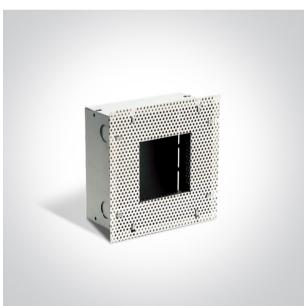

19 Wall Recessed & Inground>Indoor Dark Light Wall Recessed

68005/G/BL

1W, Wall recessed LED light, ideal for step and corridor illumination.

Requires 350mA driver.

Complies with standard EN60598-1 and any other specific standards.

Downloads

Dimensions

Must be ordered separately

89004

Accessories

68005/BOX

Physical Specification

Item Group	19 Wall Recessed & Inground
Family	Indoor Dark Light Wall Recessed
Order Code	68005/G/BL
Colour	Grey
Material	Die Cast
Shape	Rectangular
Length	90mm
Width	90mm
Height	35mm
Cutout Hole Width	73mm
Cutout Hole Length	73mm
Recessed wall	Yes
Depth Required	40mm
Indoor	Yes
Adjustable	No

Electrical Characteristics

Fitting

Input Type	Constant Current
Input Current	350mA
Voltage	3V
Safety Class	
Power(Watts)	1W
IP Rating	IP20
Light Source	LED built in
LED Brand	Edison
Cable Length	50cm
F Mark	